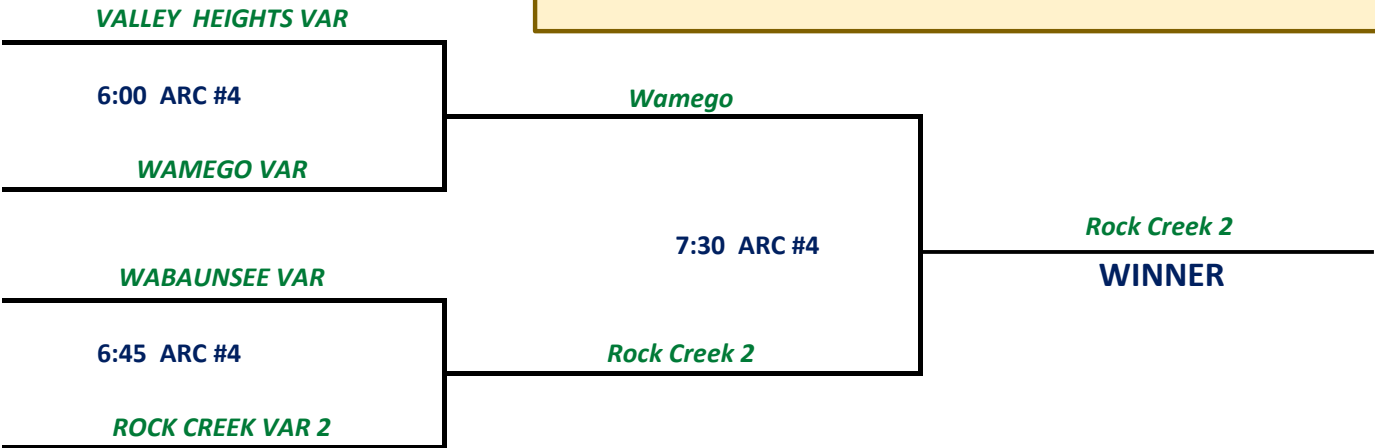

TUESDAY (June 28) - East

WEDNESDAY (June 29) - North

TUESDAY (June 28) - West

WEDNESDAY (June 29) - South

Manhattan Parks & Recreation Department
Flint Hills Summer Volleyball League - 2022
Bracket Play - VARSITY

TUESDAY (June 28) - EAST

MHS VARSITY

All bracket play matches will be best 2 out of 3 sets.
First 2 sets to 21, third set to 15. Must win by 2 in all sets.
There is no scoring cap or time limit for bracket play matches.
ALL VARSITY MATCHES WILL BE PLAYED AT ANTHONY REC CENTER

TUESDAY (June 28) - WEST

WEDNESDAY (June 29)