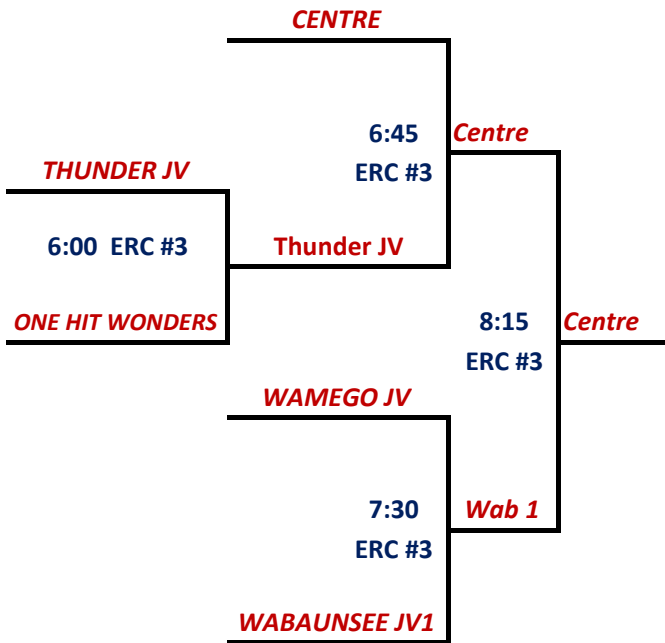

Manhattan Parks & Recreation Department
Flint Hills Summer Volleyball League - 2022
Bracket Play - MIDDLE SCHOOL

Matches will be best 2 out of 3 sets. First 2 sets to 21, third set to 15. Must win by 2 in all sets.
There is no scoring cap or time limit for bracket play matches.
ALL MIDDLE SCHOOL MATCHES WILL BE PLAYED AT ANTHONY REC CENTER.

TUESDAY (June 28) - North

TUESDAY (June 28) - Central

TUESDAY (June 28) - South

WEDNESDAY (June 29) - East

WEDNESDAY (June 29) - West

Manhattan Parks & Recreation Department
Flint Hills Summer Volleyball League - 2022
Bracket Play - JV

Matches will be best 2 out of 3 sets. First 2 sets to 21, third set to 15. Must win by 2 in all sets.
There is no scoring cap or time limit for bracket play matches.
ALL JV MATCHES WILL BE PLAYED AT EISENHOWER REC CENTER.

TUESDAY (June 28) - East

WEDNESDAY (June 29) - North

TUESDAY (June 28) - West

WEDNESDAY (June 29) - South

Manhattan Parks & Recreation Department
Flint Hills Summer Volleyball League - 2022
Bracket Play - VARSITY