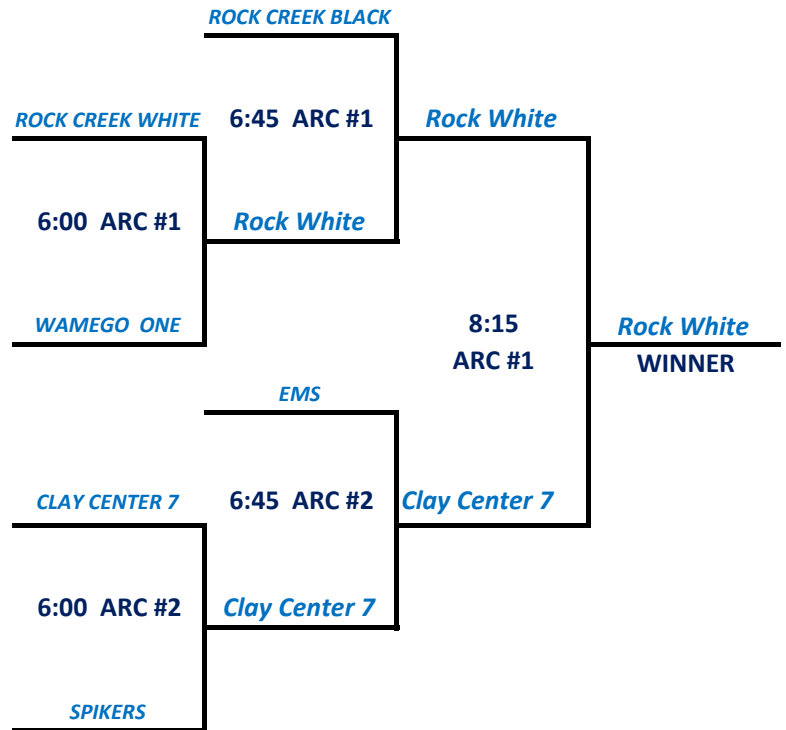

Manhattan Parks & Recreation Department
Flint Hills Summer Volleyball League - 2022
Bracket Play - MIDDLE SCHOOL

Matches will be best 2 out of 3 sets. First 2 sets to 21, third set to 15. Must win by 2 in all sets.
There is no scoring cap or time limit for bracket play matches.
ALL MIDDLE SCHOOL MATCHES WILL BE PLAYED AT ANTHONY REC CENTER.

TUESDAY (June 28) - North

TUESDAY (June 28) - Central

TUESDAY (June 28) - South

WEDNESDAY (June 29) - East

WEDNESDAY (June 29) - West

Manhattan Parks & Recreation Department
Flint Hills Summer Volleyball League - 2022
Bracket Play - JV

Matches will be best 2 out of 3 sets. First 2 sets to 21, third set to 15. Must win by 2 in all sets.
There is no scoring cap or time limit for bracket play matches.
ALL JV MATCHES WILL BE PLAYED AT EISENHOWER REC CENTER.

TUESDAY (June 28) - East

WEDNESDAY (June 29) - North

TUESDAY (June 28) - West

WEDNESDAY (June 29) - South

Manhattan Parks & Recreation Department
Flint Hills Summer Volleyball League - 2022
Bracket Play - VARSITY