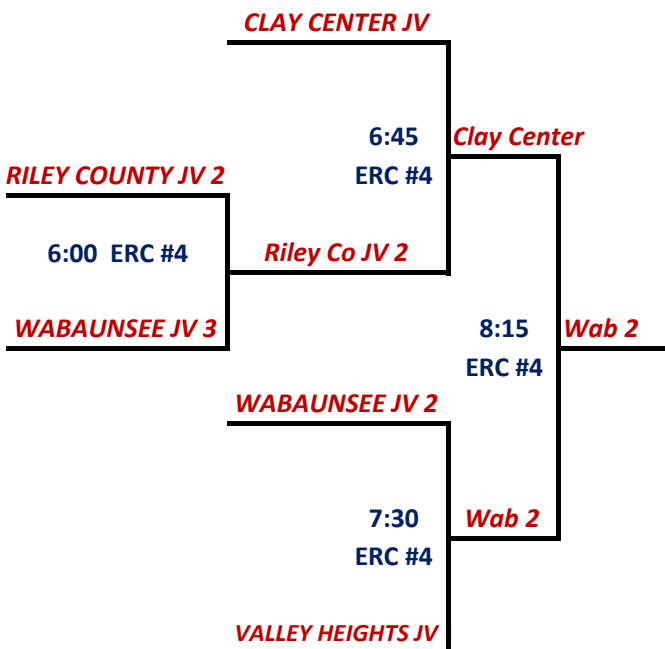

Manhattan Parks & Recreation Department
Flint Hills Summer Volleyball League - 2022
Bracket Play - MIDDLE SCHOOL

Matches will be best 2 out of 3 sets. First 2 sets to 21, third set to 15. Must win by 2 in all sets.
There is no scoring cap or time limit for bracket play matches.
ALL MIDDLE SCHOOL MATCHES WILL BE PLAYED AT ANTHONY REC CENTER.

TUESDAY (June 28) - North

TUESDAY (June 28) - Central

TUESDAY (June 28) - South

WEDNESDAY (June 29) - East

WEDNESDAY (June 29) - West

Manhattan Parks & Recreation Department
Flint Hills Summer Volleyball League - 2022
Bracket Play - JV

Matches will be best 2 out of 3 sets. First 2 sets to 21, third set to 15. Must win by 2 in all sets.
There is no scoring cap or time limit for bracket play matches.
ALL JV MATCHES WILL BE PLAYED AT EISENHOWER REC CENTER.

TUESDAY (June 28) - East

WEDNESDAY (June 29) - North

TUESDAY (June 28) - West

WEDNESDAY (June 29) - South

Manhattan Parks & Recreation Department
Flint Hills Summer Volleyball League - 2022
Bracket Play - VARSITY