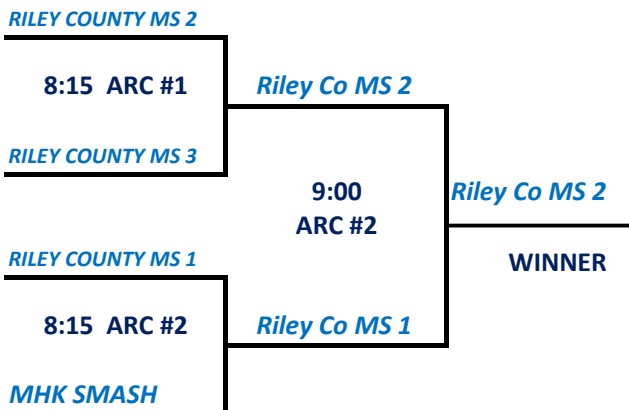

Manhattan Parks & Recreation Department
Flint Hills Summer Volleyball League - 2022
Bracket Play - MIDDLE SCHOOL

Matches will be best 2 out of 3 sets. First 2 sets to 21, third set to 15. Must win by 2 in all sets.
There is no scoring cap or time limit for bracket play matches.
ALL MIDDLE SCHOOL MATCHES WILL BE PLAYED AT ANTHONY REC CENTER.

TUESDAY (June 28) - North

TUESDAY (June 28) - Central

TUESDAY (June 28) - South

WEDNESDAY (June 29) - East

WEDNESDAY (June 29) - West

Manhattan Parks & Recreation Department
Flint Hills Summer Volleyball League - 2022
Bracket Play - JV

Matches will be best 2 out of 3 sets. First 2 sets to 21, third set to 15. Must win by 2 in all sets.
There is no scoring cap or time limit for bracket play matches.
ALL JV MATCHES WILL BE PLAYED AT EISENHOWER REC CENTER.