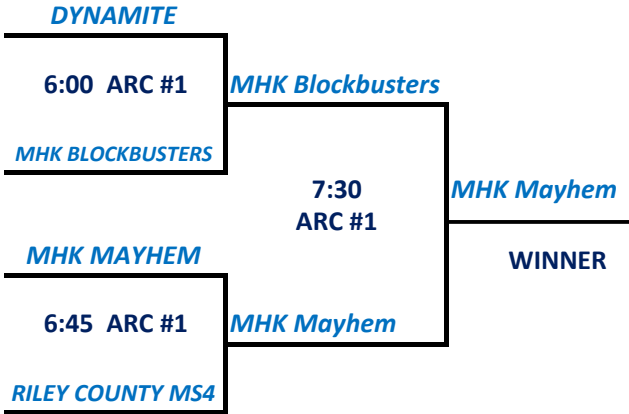

Manhattan Parks & Recreation Department
Flint Hills Summer Volleyball League - 2022
Bracket Play - MIDDLE SCHOOL

Matches will be best 2 out of 3 sets. First 2 sets to 21, third set to 15. Must win by 2 in all sets.
There is no scoring cap or time limit for bracket play matches.
ALL MIDDLE SCHOOL MATCHES WILL BE PLAYED AT ANTHONY REC CENTER.

TUESDAY (June 28) - North

TUESDAY (June 28) - Central

TUESDAY (June 28) - South

WEDNESDAY (June 29) - East

WEDNESDAY (June 29) - West

Manhattan Parks & Recreation Department
Flint Hills Summer Volleyball League - 2022
Bracket Play - JV

Matches will be best 2 out of 3 sets. First 2 sets to 21, third set to 15. Must win by 2 in all sets.
There is no scoring cap or time limit for bracket play matches.
ALL JV MATCHES WILL BE PLAYED AT EISENHOWER REC CENTER.

TUESDAY (June 28) - East

WEDNESDAY (June 29) - North

TUESDAY (June 28) - West

WEDNESDAY (June 29) - South

Manhattan Parks & Recreation Department
Flint Hills Summer Volleyball League - 2022
Bracket Play - VARSITY