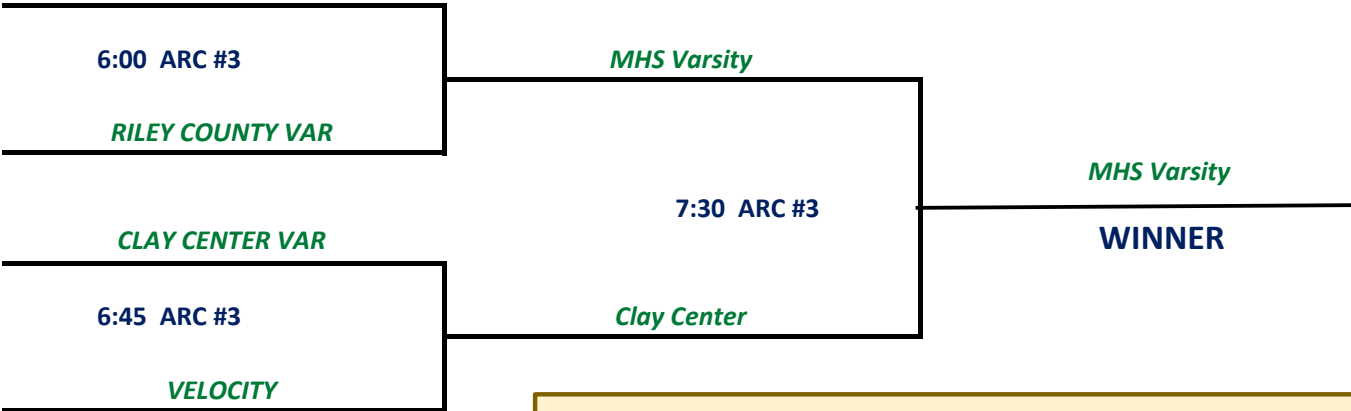

TUESDAY (June 28) - North

TUESDAY (June 28) - Central

TUESDAY (June 28) - South

WEDNESDAY (June 29) - East

WEDNESDAY (June 29) - West

Manhattan Parks & Recreation Department
Flint Hills Summer Volleyball League - 2022
Bracket Play - JV

TUESDAY (June 28) - East

WEDNESDAY (June 29) - North

TUESDAY (June 28) - West

WEDNESDAY (June 29) - South

Manhattan Parks & Recreation Department
Flint Hills Summer Volleyball League - 2022
Bracket Play - VARSITY

TUESDAY (June 28) - EAST

MHS VARSITY

All bracket play matches will be best 2 out of 3 sets.
First 2 sets to 21, third set to 15. Must win by 2 in all sets.
There is no scoring cap or time limit for bracket play matches.
ALL VARSITY MATCHES WILL BE PLAYED AT ANTHONY REC CENTER