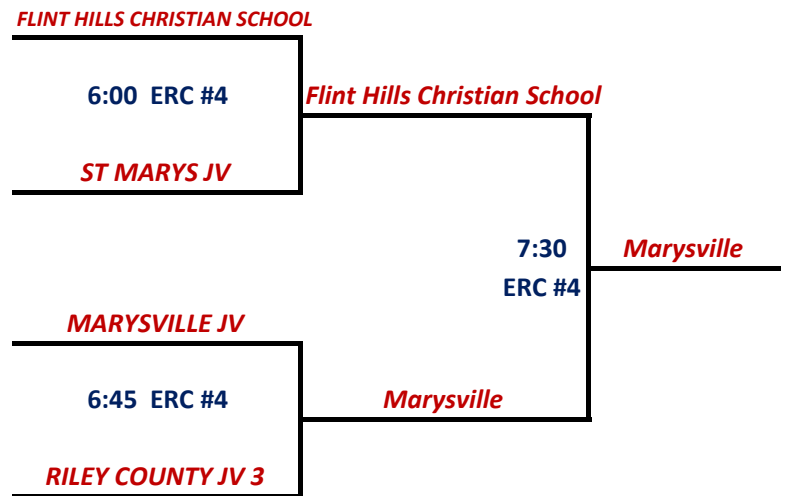

Manhattan Parks & Recreation Department
Flint Hills Summer Volleyball League - 2022
Bracket Play - MIDDLE SCHOOL

Matches will be best 2 out of 3 sets. First 2 sets to 21, third set to 15. Must win by 2 in all sets.
There is no scoring cap or time limit for bracket play matches.
ALL MIDDLE SCHOOL MATCHES WILL BE PLAYED AT ANTHONY REC CENTER.

TUESDAY (June 28) - North

TUESDAY (June 28) - Central

TUESDAY (June 28) - South

WEDNESDAY (June 29) - East

WEDNESDAY (June 29) - West

Manhattan Parks & Recreation Department
Flint Hills Summer Volleyball League - 2022
Bracket Play - JV

TUESDAY (June 28) - East

WEDNESDAY (June 29) - North

TUESDAY (June 28) - West

WEDNESDAY (June 29) - South

Manhattan Parks & Recreation Department
Flint Hills Summer Volleyball League - 2022
Bracket Play - VARSITY

TUESDAY (June 28) - EAST

MHS VARSITY

All bracket play matches will be best 2 out of 3 sets.
First 2 sets to 21, third set to 15. Must win by 2 in all sets.
There is no scoring cap or time limit for bracket play matches.
ALL VARSITY MATCHES WILL BE PLAYED AT ANTHONY REC CENTER