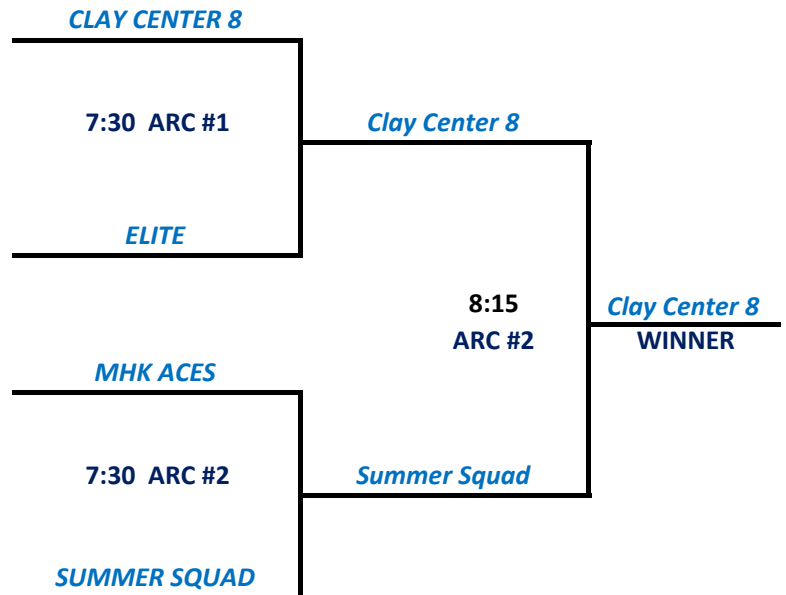

Manhattan Parks & Recreation Department
Flint Hills Summer Volleyball League - 2022
Bracket Play - MIDDLE SCHOOL

Matches will be best 2 out of 3 sets. First 2 sets to 21, third set to 15. Must win by 2 in all sets.
There is no scoring cap or time limit for bracket play matches.
ALL MIDDLE SCHOOL MATCHES WILL BE PLAYED AT ANTHONY REC CENTER.

TUESDAY (June 28) - North

TUESDAY (June 28) - Central

TUESDAY (June 28) - South

WEDNESDAY (June 29) - East

WEDNESDAY (June 29) - West

Manhattan Parks & Recreation Department
Flint Hills Summer Volleyball League - 2022
Bracket Play - JV

Matches will be best 2 out of 3 sets. First 2 sets to 21, third set to 15. Must win by 2 in all sets.
There is no scoring cap or time limit for bracket play matches.
ALL JV MATCHES WILL BE PLAYED AT EISENHOWER REC CENTER.

TUESDAY (June 28) - East

WEDNESDAY (June 29) - North

TUESDAY (June 28) - West

WEDNESDAY (June 29) - South

Manhattan Parks & Recreation Department
Flint Hills Summer Volleyball League - 2022
Bracket Play - VARSITY