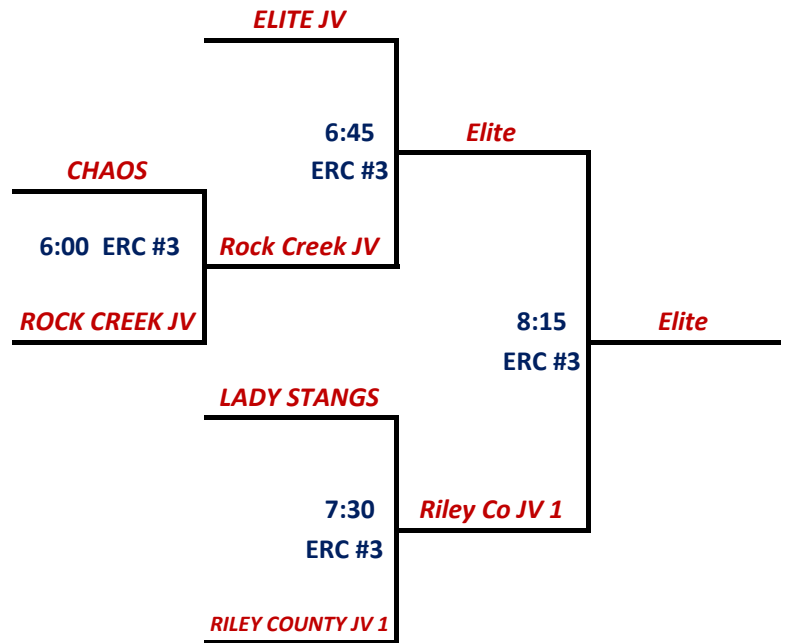

Manhattan Parks & Recreation Department
Flint Hills Summer Volleyball League - 2022
Bracket Play - MIDDLE SCHOOL

Matches will be best 2 out of 3 sets. First 2 sets to 21, third set to 15. Must win by 2 in all sets.
There is no scoring cap or time limit for bracket play matches.
ALL MIDDLE SCHOOL MATCHES WILL BE PLAYED AT ANTHONY REC CENTER.

TUESDAY (June 28) - North

TUESDAY (June 28) - Central

TUESDAY (June 28) - South

WEDNESDAY (June 29) - East

WEDNESDAY (June 29) - West

Manhattan Parks & Recreation Department
Flint Hills Summer Volleyball League - 2022
Bracket Play - JV

Matches will be best 2 out of 3 sets. First 2 sets to 21, third set to 15. Must win by 2 in all sets.
There is no scoring cap or time limit for bracket play matches.
ALL JV MATCHES WILL BE PLAYED AT EISENHOWER REC CENTER.

TUESDAY (June 28) - East

WEDNESDAY (June 29) - North

TUESDAY (June 28) - West

WEDNESDAY (June 29) - South

Manhattan Parks & Recreation Department
Flint Hills Summer Volleyball League - 2022
Bracket Play - VARSITY