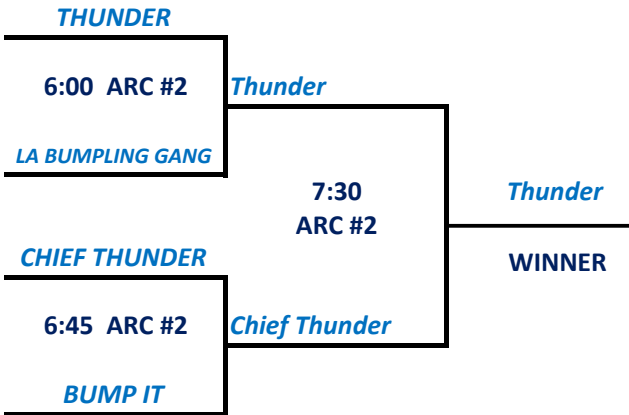

Manhattan Parks & Recreation Department
Flint Hills Summer Volleyball League - 2022
Bracket Play - MIDDLE SCHOOL

Matches will be best 2 out of 3 sets. First 2 sets to 21, third set to 15. Must win by 2 in all sets.
There is no scoring cap or time limit for bracket play matches.
ALL MIDDLE SCHOOL MATCHES WILL BE PLAYED AT ANTHONY REC CENTER.

TUESDAY (June 28) - North

TUESDAY (June 28) - Central

TUESDAY (June 28) - South

WEDNESDAY (June 29) - East

WEDNESDAY (June 29) - West

Manhattan Parks & Recreation Department
Flint Hills Summer Volleyball League - 2022
Bracket Play - JV

Matches will be best 2 out of 3 sets. First 2 sets to 21, third set to 15. Must win by 2 in all sets.
There is no scoring cap or time limit for bracket play matches.
ALL JV MATCHES WILL BE PLAYED AT EISENHOWER REC CENTER.