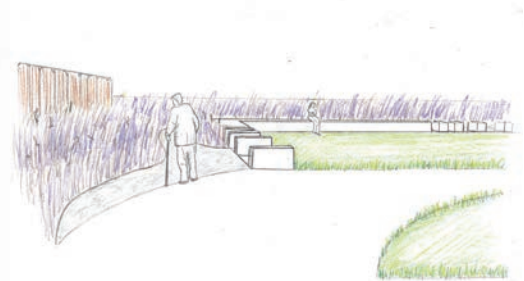

100 Dix Drive Design Concept 4

RESURGENCE

Resurgence tells the story of the site by incorporating a narrative of the river and the structure. The river is represented by a sinuous path, lined by vibrant vegetation. The forms of the structures are meant to abstractly represent the home. Forms were designed using the idea of fragments being pieced back together to create a whole form. Artistic, abstract forms tell the story of the relationship between the river and the structure. The structures on the site are a low concrete seating wall and a pergola/picnic shelter. Paths route people through the pergola structure. The perforated overhead form of the pergola structure slowly blends into a solid overhead form. The solid form serves as the roof of the picnic shelter. Picnic tables are provided under the picnic shelter for places to rest. The seating wall and the pergola/picnic shelter enclose a small intimate lawn area. The Resurgence design provides a space with a close knit feel while incorporating history and meaning into the site.

Features

- Pergola/picnic shelter
- Low seating wall
- Central lawn space
- Vibrant, densely planted walkway

① Perspective looking S toward central lawn and path

② Perspective looking S toward pergola and picnic structure