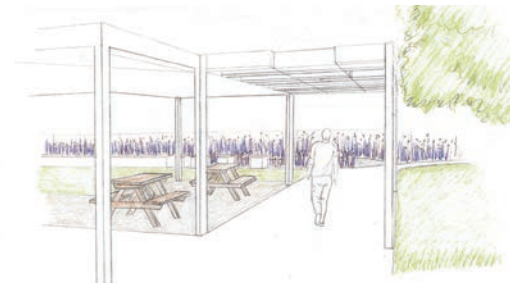

100 Dix Drive Design Concept 4

RESURGENCE

Resurgence tells the story of the site by incorporating a narrative of the river and the structure. The river is represented by a sinuous path, lined by vibrant vegetation. The forms of the structures are meant to abstractly represent the home. Forms were designed using the idea of fragments being pieced back together to create a whole form. Artistic, abstract forms tell the story of the relationship between the river and the structure. The structures on the site are a low concrete seating wall and a pergola/picnic shelter. Paths route people through the pergola structure. The perforated overhead form of the pergola structure slowly blends into a solid overhead form. The solid form serves as the roof of the picnic shelter. Picnic tables are provided under the picnic shelter for places to rest. The seating wall and the pergola/picnic shelter enclose a small intimate lawn area. The Resurgence design provides a space with a close knit feel while incorporating history and meaning into the site.

Features

- Pergola/picnic shelter
- Low seating wall
- Central lawn space
- Vibrant, densely planted walkway

① Perspective looking S toward central lawn and path

② Perspective looking S toward pergola and picnic structure