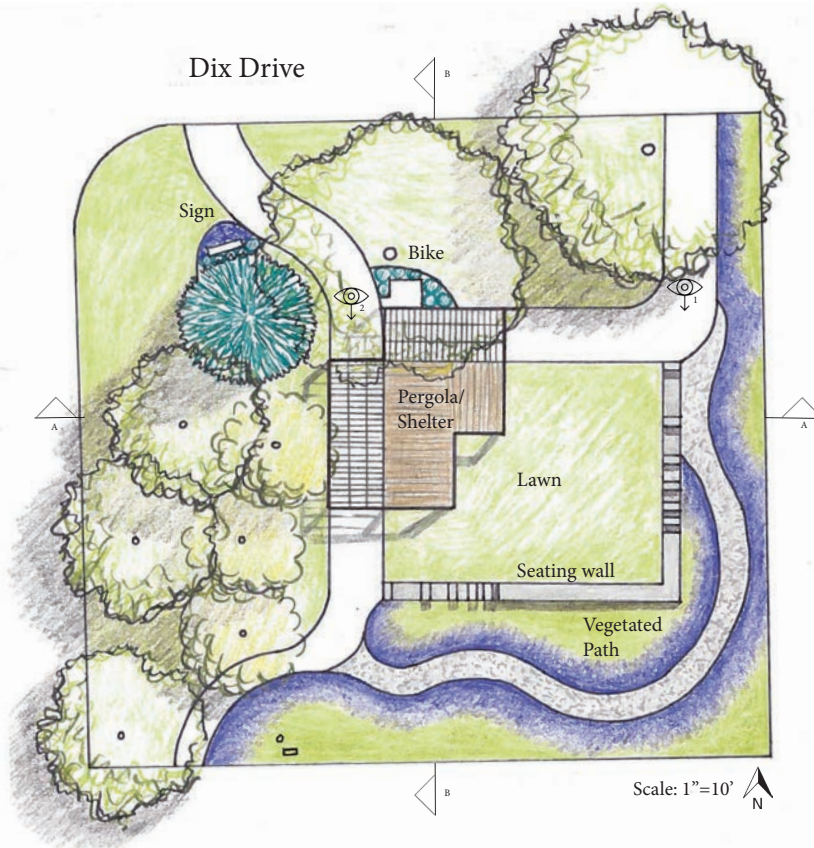

100 Dix Drive Design Concept 4

RESURGENCE

Resurgence tells the story of the site by incorporating a narrative of the river and the structure. The river is represented by a sinuous path, lined by vibrant vegetation. The forms of the structures are meant to abstractly represent the home. Forms were designed using the idea of fragments being pieced back together to create a whole form. Artistic, abstract forms tell the story of the relationship between the river and the structure. The structures on the site are a low concrete seating wall and a pergola/picnic shelter. Paths route people through the pergola structure. The perforated overhead form of the pergola structure slowly blends into a solid overhead form. The solid form serves as the roof of the picnic shelter. Picnic tables are provided under the picnic shelter for places to rest. The seating wall and the pergola/picnic shelter enclose a small intimate lawn area. The Resurgence design provides a space with a close knit feel while incorporating history and meaning into the site.

Features

- Pergola/picnic shelter
- Low seating wall
- Central lawn space
- Vibrant, densely planted walkway

① Perspective looking S toward central lawn and path

② Perspective looking S toward pergola and picnic structure