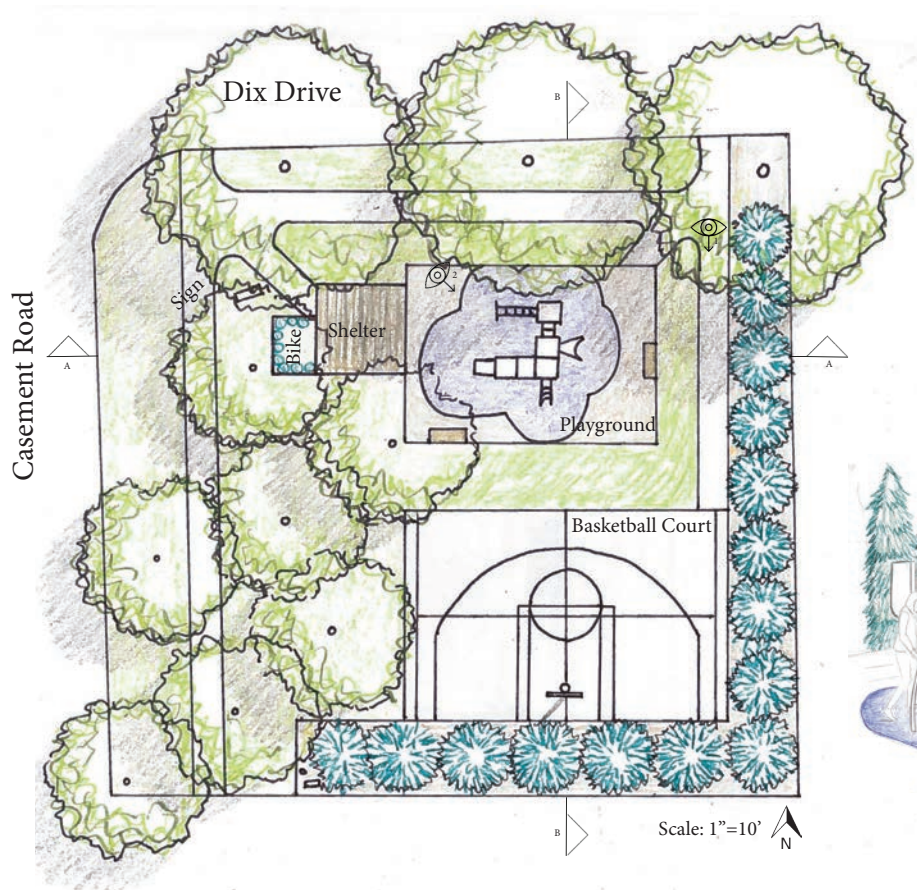

# PLAYCE

Playce centers around the idea of creating an activity space. Areas are provided to accommodate different types of play for different age groups. A small playground is provided for younger children (age 2-5). In the southeast corner of the site, a half standard sized basketball court is provided. In contrast to shooting baskets in a driveway, the court provides an area that is more regulated. Areas for passive recreation are also included in this design. Adjacent to the playground there is a small shelter where people can sit at picnic tables to rest. An area of trees next to the basketball court provides a shaded grassy area. Areas along the fences are planted with a dense row of evergreen trees to enclose and buffer the site from neighboring homes.

## Features

- Playground
- Half basketball court
- Picnic shelter

① Perspective looking S toward court

② Perspective looking SE toward playground