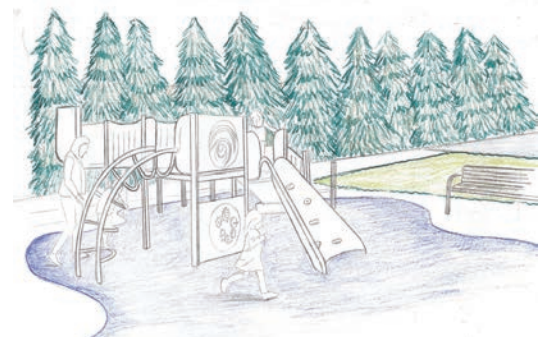

# PLAYCE

Playce centers around the idea of creating an activity space. Areas are provided to accommodate different types of play for different age groups. A small playground is provided for younger children (age 2-5). In the southeast corner of the site, a half standard sized basketball court is provided. In contrast to shooting baskets in a driveway, the court provides an area that is more regulated. Areas for passive recreation are also included in this design. Adjacent to the playground there is a small shelter where people can sit at picnic tables to rest. An area of trees next to the basketball court provides a shaded grassy area. Areas along the fences are planted with a dense row of evergreen trees to enclose and buffer the site from neighboring homes.

## Features

- Playground
- Half basketball court
- Picnic shelter

① Perspective looking S toward court

② Perspective looking SE toward playground