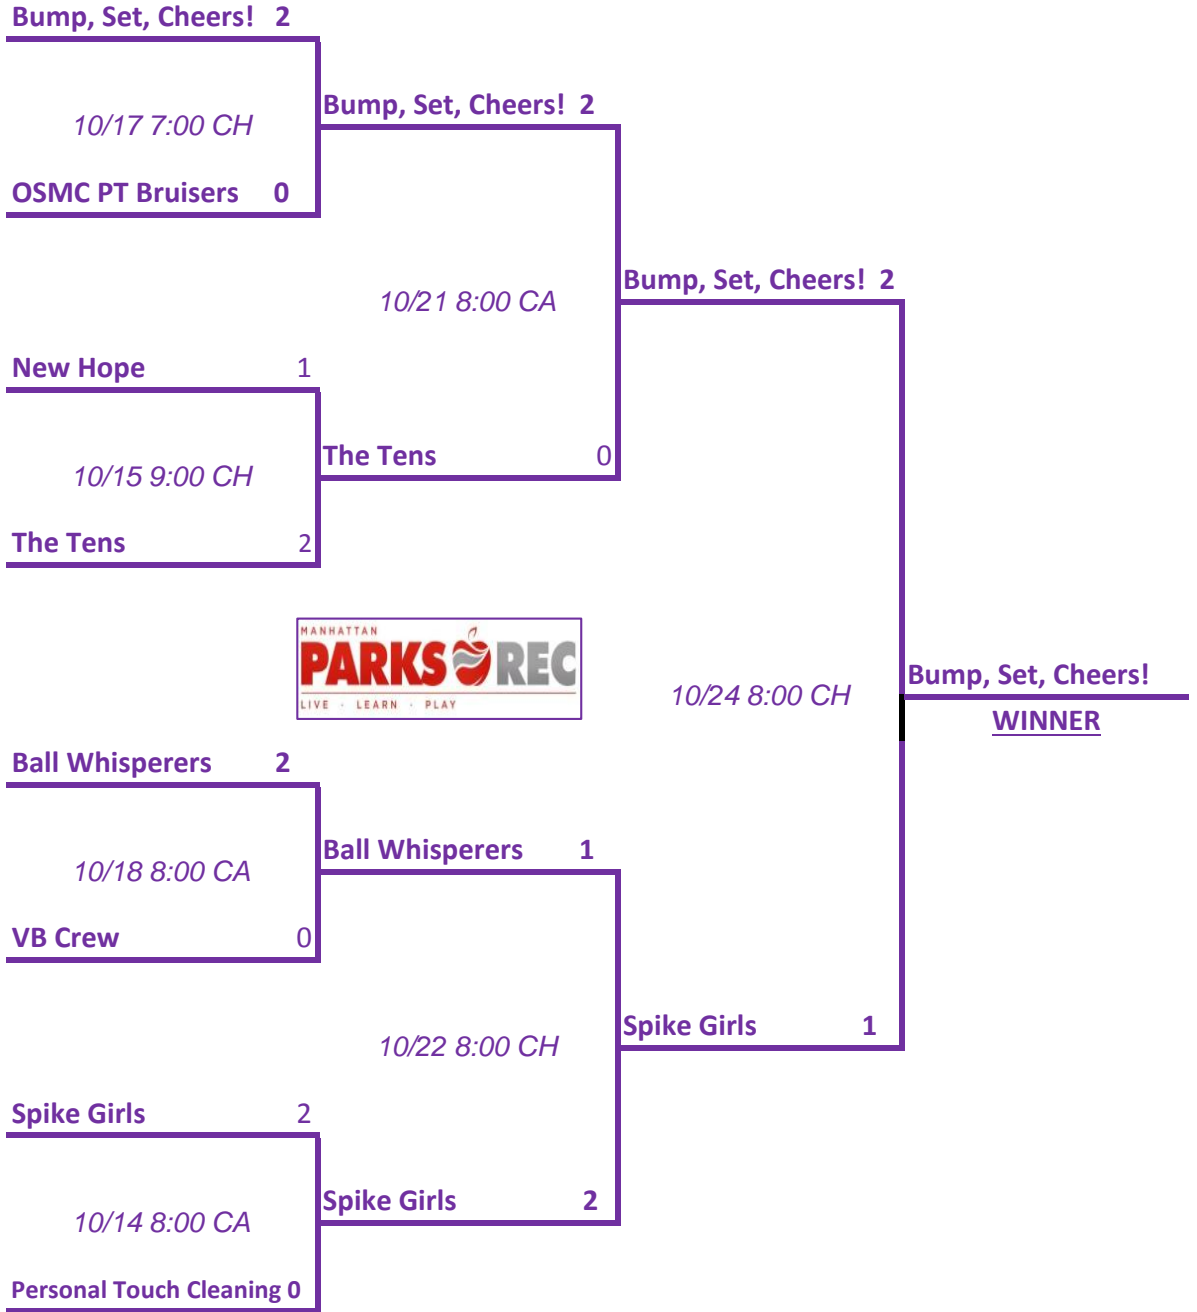

# Women's Volleyball League - Fall 2018

## Tournament Bracket - Division 1

\* All Matches are "best 2 out of 3"  
\* CH = Community House (4th & Humboldt)  
\* CA = City Auditorium (11th & Poyntz)