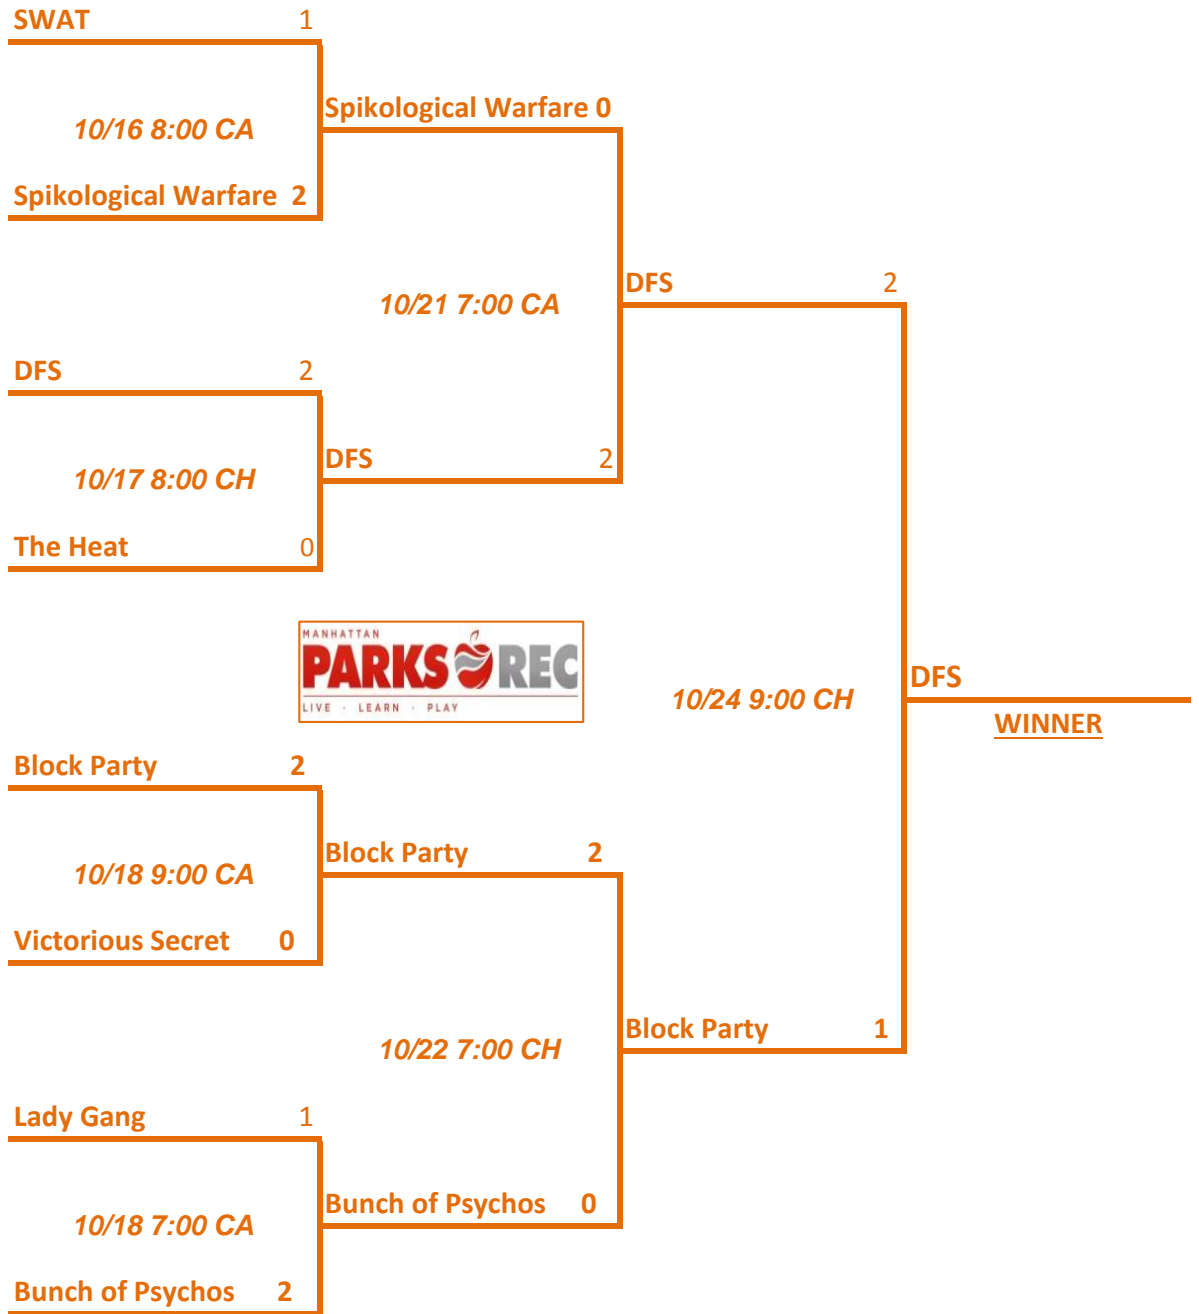

## Tournament Bracket - Division 1

\* All Matches are "best 2 out of 3"  
\* CH = Community House (4th & Humboldt)  
\* CA = City Auditorium (11th & Poyntz)

# Women's Volleyball League - Fall 2018

## Tournament Bracket - Division 2

\* All Matches are "best 2 out of 3"  
\* CH = Community House (4th & Humboldt)  
\* CA = City Auditorium (11th & Poyntz)