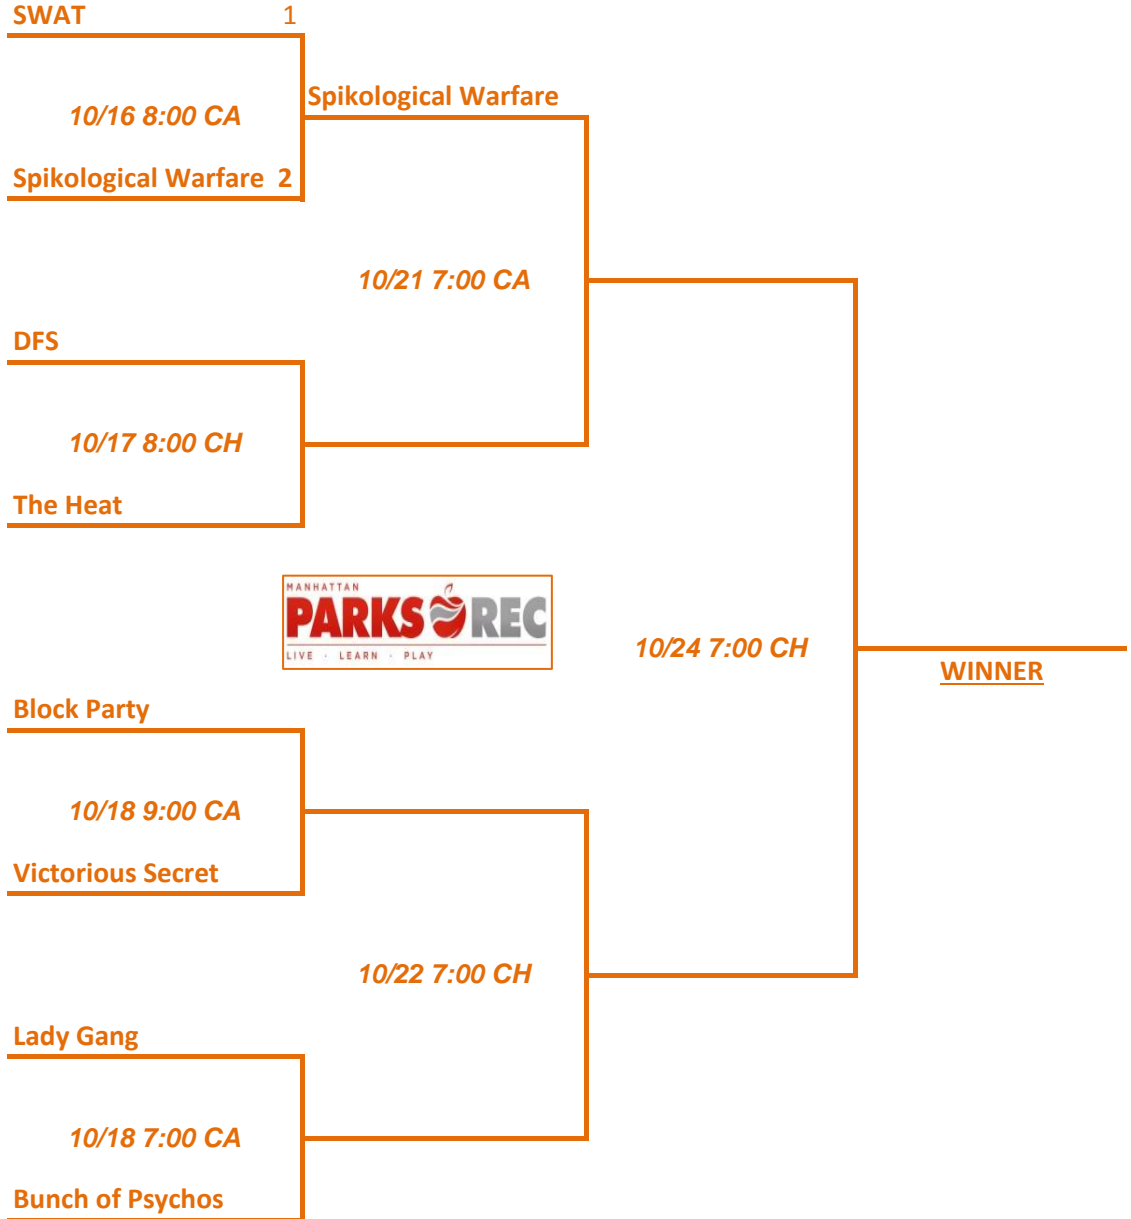

Women's Volleyball League - Fall 2018

Tournament Bracket - Division 1

* All Matches are "best 2 out of 3"
* CH = Community House (4th & Humboldt)
* CA = City Auditorium (11th & Poyntz)

Bump, Set, Cheers!

10/17 7:00 CH
OSMC PT Bruisers

New Hope 1
10/15 9:00 CH
The Tens 2

10/21 8:00 CA
The Tens

Ball Whisperers
10/18 8:00 CA
VB Crew

Spike Girls 2
10/14 8:00 CA
Personal Touch Cleaning 0

10/22 8:00 CH
Spike Girls

10/24 8:00 CH

WINNER

Women's Volleyball League - Fall 2018

Tournament Bracket - Division 2

* All Matches are "best 2 out of 3"
* CH = Community House (4th & Humboldt)
* CA = City Auditorium (11th & Poyntz)

Women's Volleyball League - Fall 2018

Tournament Bracket - Division 3

* All Matches are "best 2 out of 3"
* CH = Community House (4th & Humboldt)
* CA = City Auditorium (11th & Poyntz)

Still To Be Determined 2