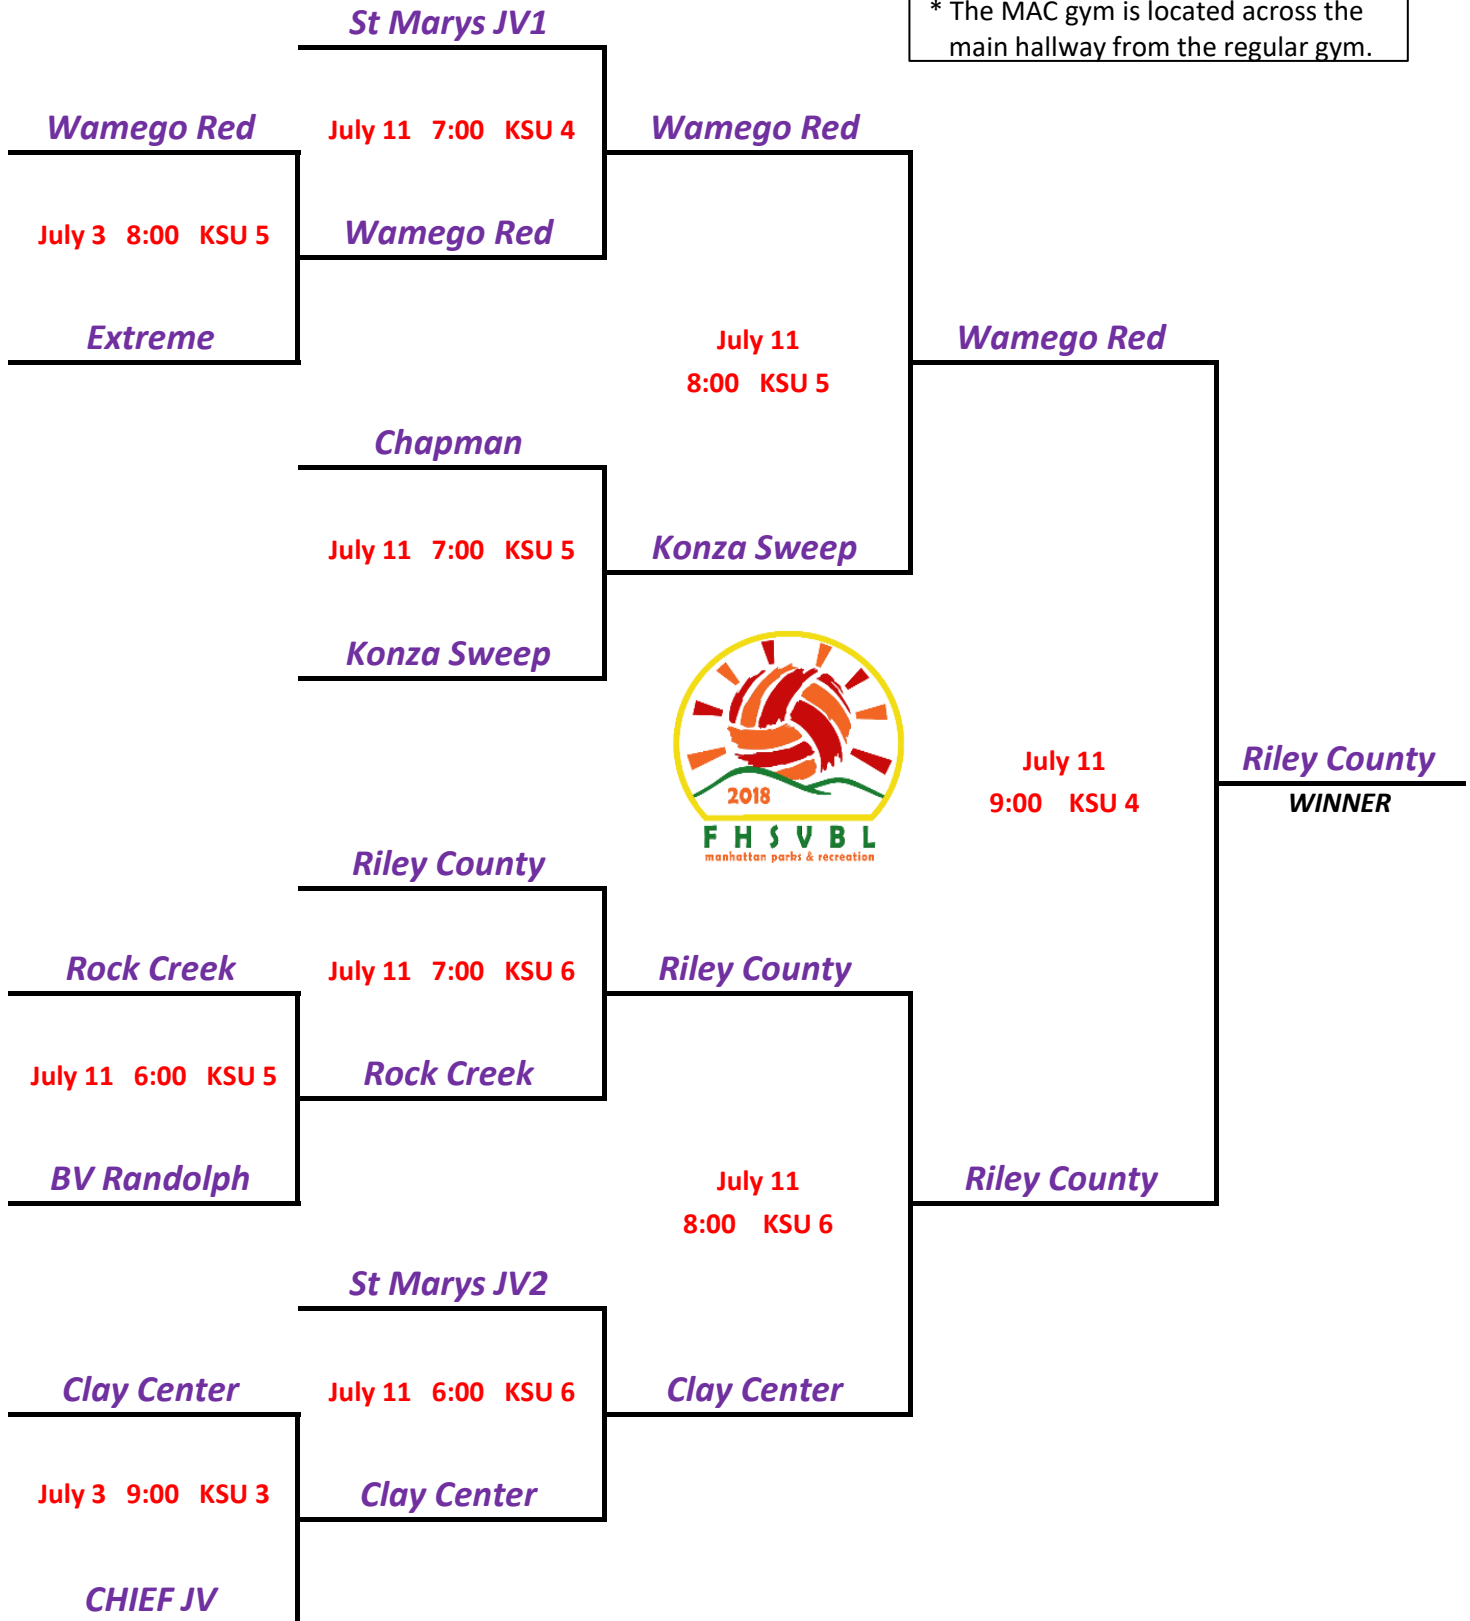

MANHATTAN PARKS AND RECREATION DEPARTMENT
 Flint Hills Summer Volleyball League - 2018
Tournament Schedule - Varsity Division

* All matches are "best 2 out of 3".
 * All matches will be played at the KSU Rec Complex.
 * The MAC gym is located across the main hallway from the regular gym.

Tournament Schedule - Junior Varsity Division

- * All matches are "best 2 out of 3".
- * All matches will be played at the KSU Rec Complex.
- * The MAC gym is located across the main hallway from the regular gym.

Tournament Schedule - Middle School Division

* All matches are "best 2 out of 3".
 * All matches will be played at the KSU Rec Complex.
 * The MAC gym is located across the main hallway from the regular gym.