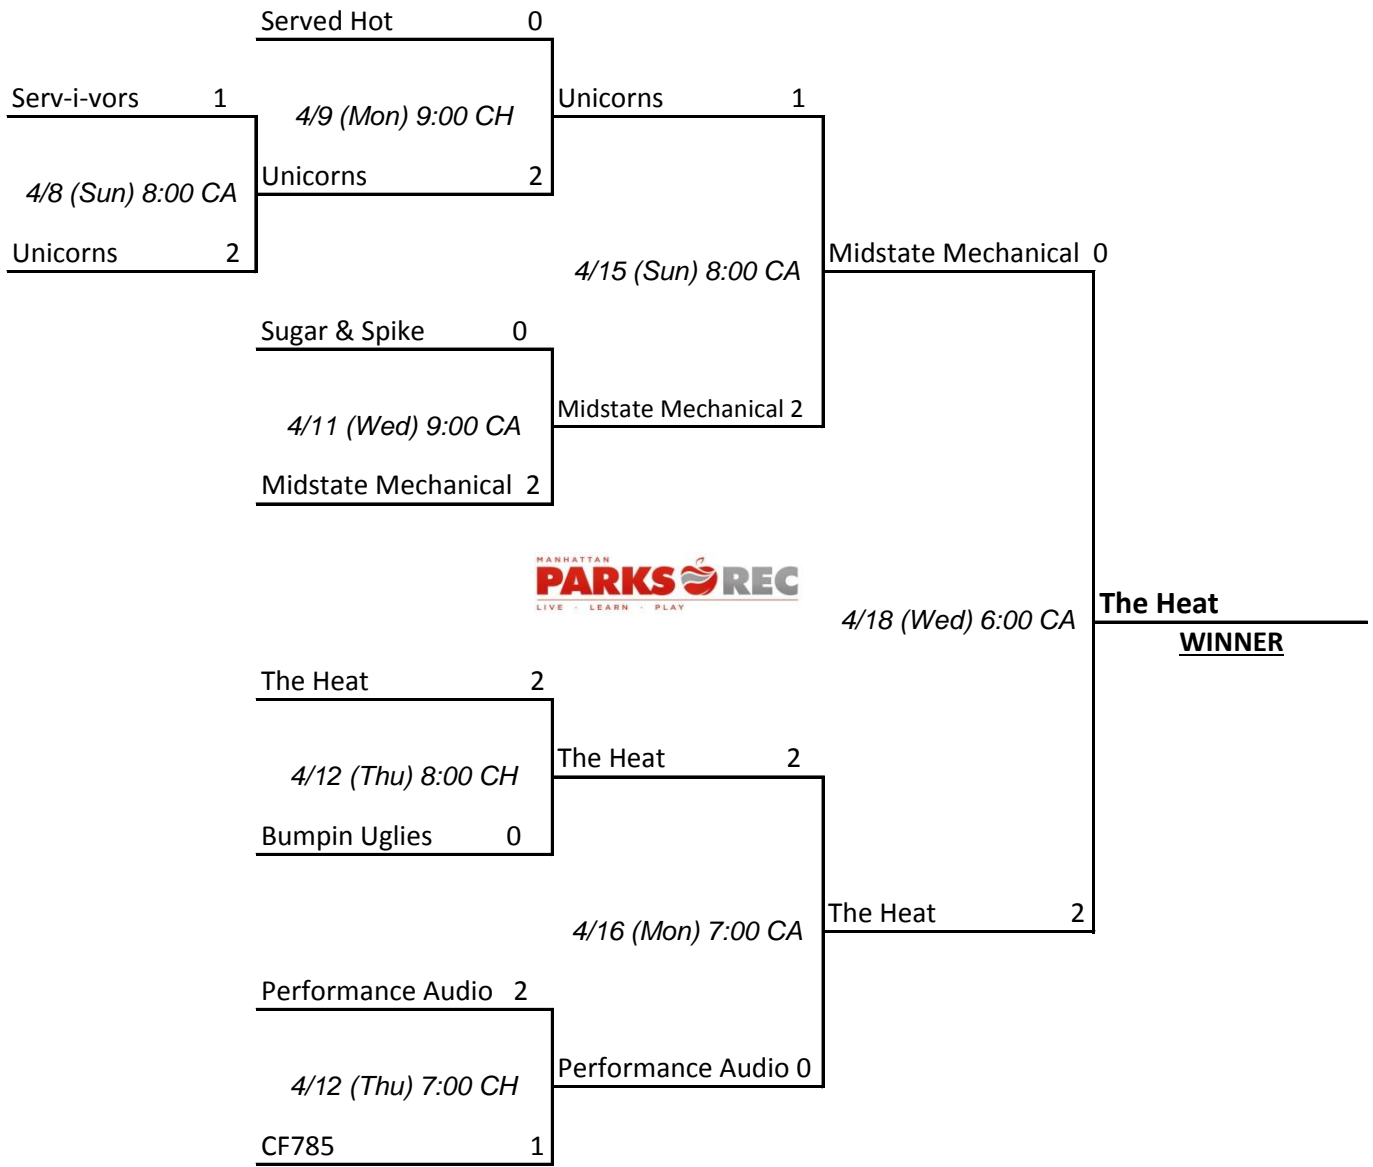

Women's Volleyball League - Spring 2018

Tournament Bracket - Division 3

* All Matches are "best 2 out of 3"
* CH = Community House (4th & Humboldt)
* CA = City Auditorium (11th & Poyntz)