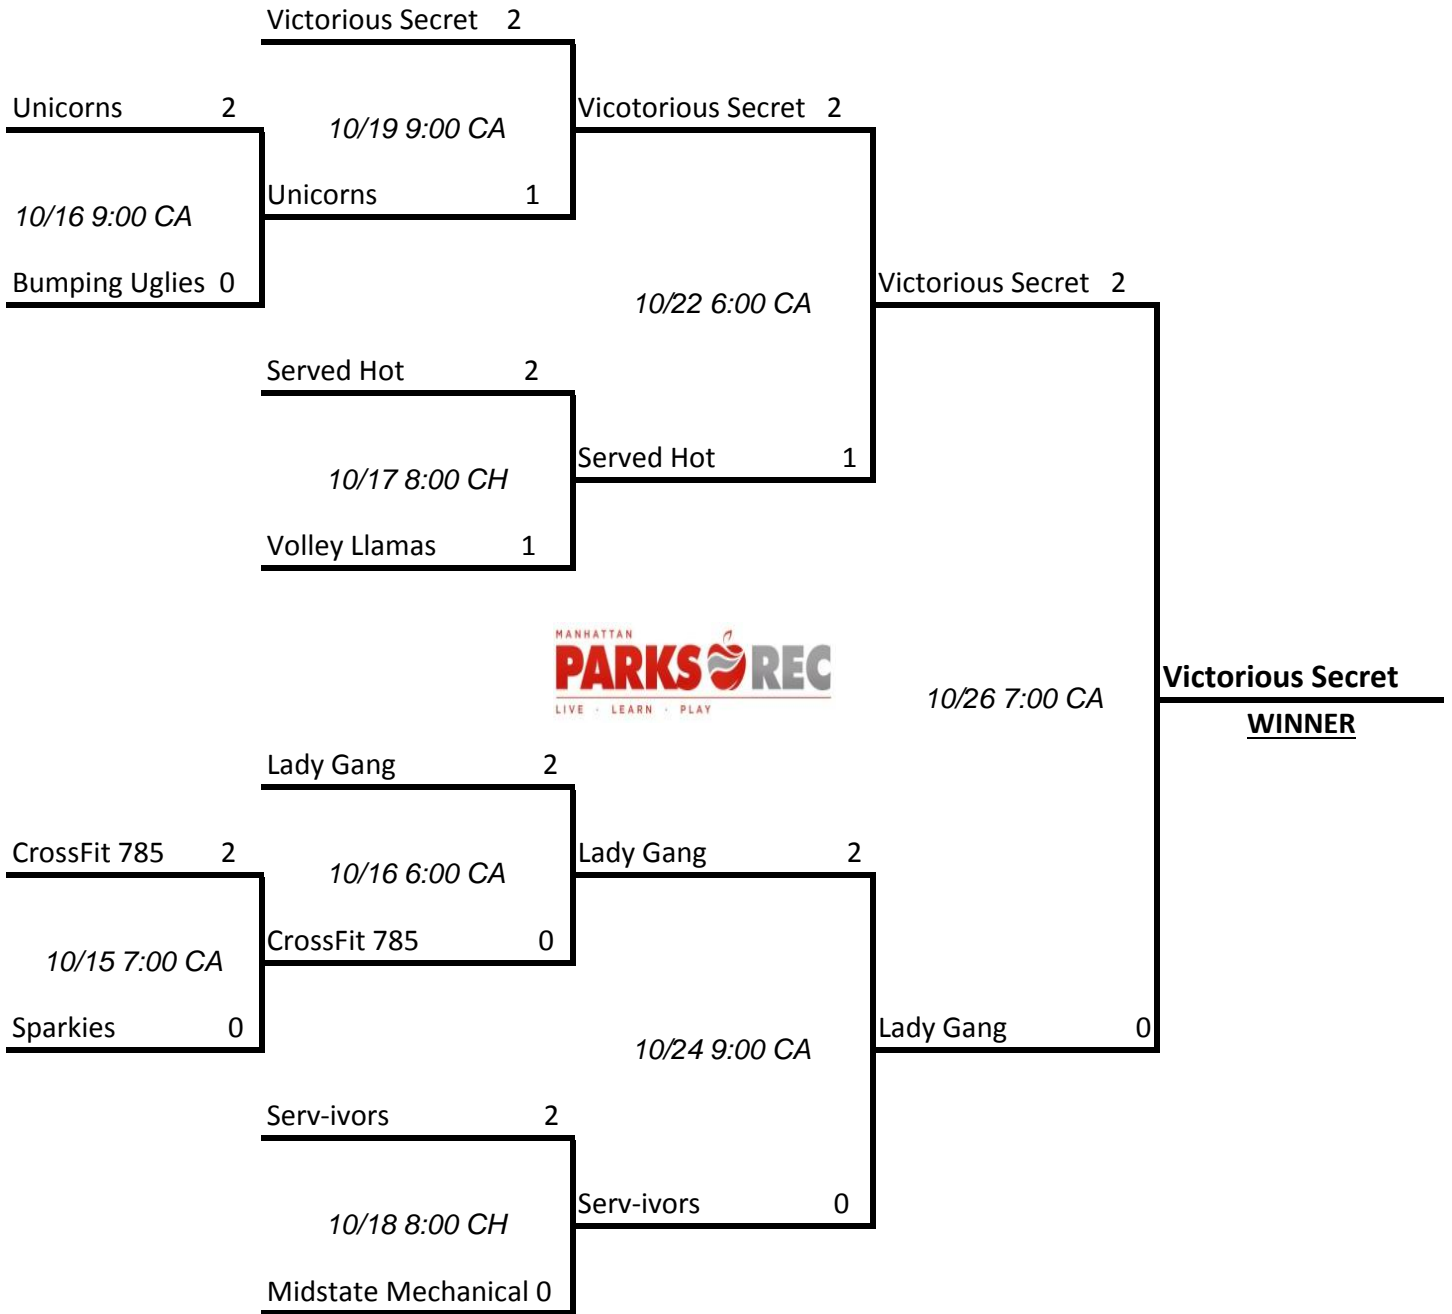

Women's Volleyball League - Fall 2017

Tournament Bracket - Division 1

* All Matches are "best 2 out of 3"
* CH = Community House (4th & Humboldt)
* CA = City Auditorium (11th & Poyntz)

Women's Volleyball League - Fall 2017

Tournament Bracket - Division 2

* All Matches are "best 2 out of 3"
 * CH = Community House (4th & Humboldt)
 * CA = City Auditorium (11th & Poyntz)

Women's Volleyball League - Fall 2017

Tournament Bracket - Division 3

* All Matches are "best 2 out of 3"
 * CH = Community House (4th & Humboldt)
 * CA = City Auditorium (11th & Poyntz)

Women's Volleyball League - Fall 2017

Tournament Bracket - Division 4

* All Matches are "best 2 out of 3"
* CH = Community House (4th & Humboldt)
* CA = City Auditorium (11th & Poyntz)