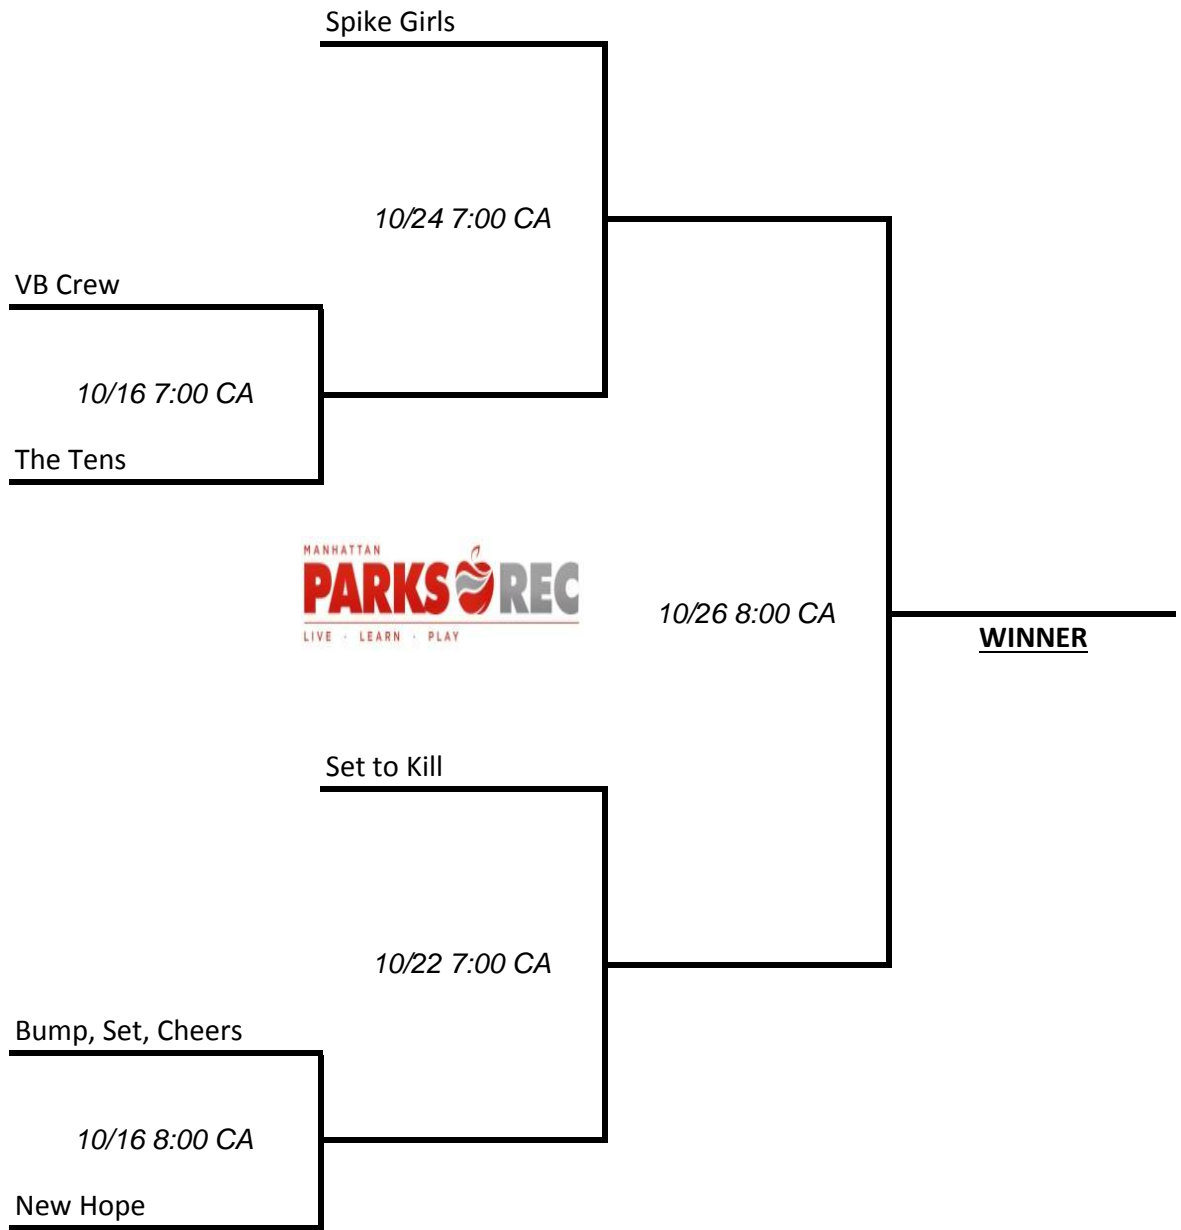

Women's Volleyball League - Fall 2017

Tournament Bracket - Division 1

* All Matches are "best 2 out of 3"
* CH = Community House (4th & Humboldt)
* CA = City Auditorium (11th & Poyntz)

Women's Volleyball League - Fall 2017

Tournament Bracket - Division 2

* All Matches are "best 2 out of 3"
* CH = Community House (4th & Humboldt)
* CA = City Auditorium (11th & Poyntz)

Women's Volleyball League - Fall 2017

Tournament Bracket - Division 3

* All Matches are "best 2 out of 3"
* CH = Community House (4th & Humboldt)
* CA = City Auditorium (11th & Poyntz)

MANHATTAN PARKS AND RECREATION

Women's Volleyball League - Fall 2017

Tournament Bracket - Division 4

Bump, Set, Sip

10/18 7:00 CH
G Mallon Trash

10/22 9:00 CA

Balls n Dolls

10/19 6:00 CA
Just the Tip

10/26 6:00 CA

WINNER