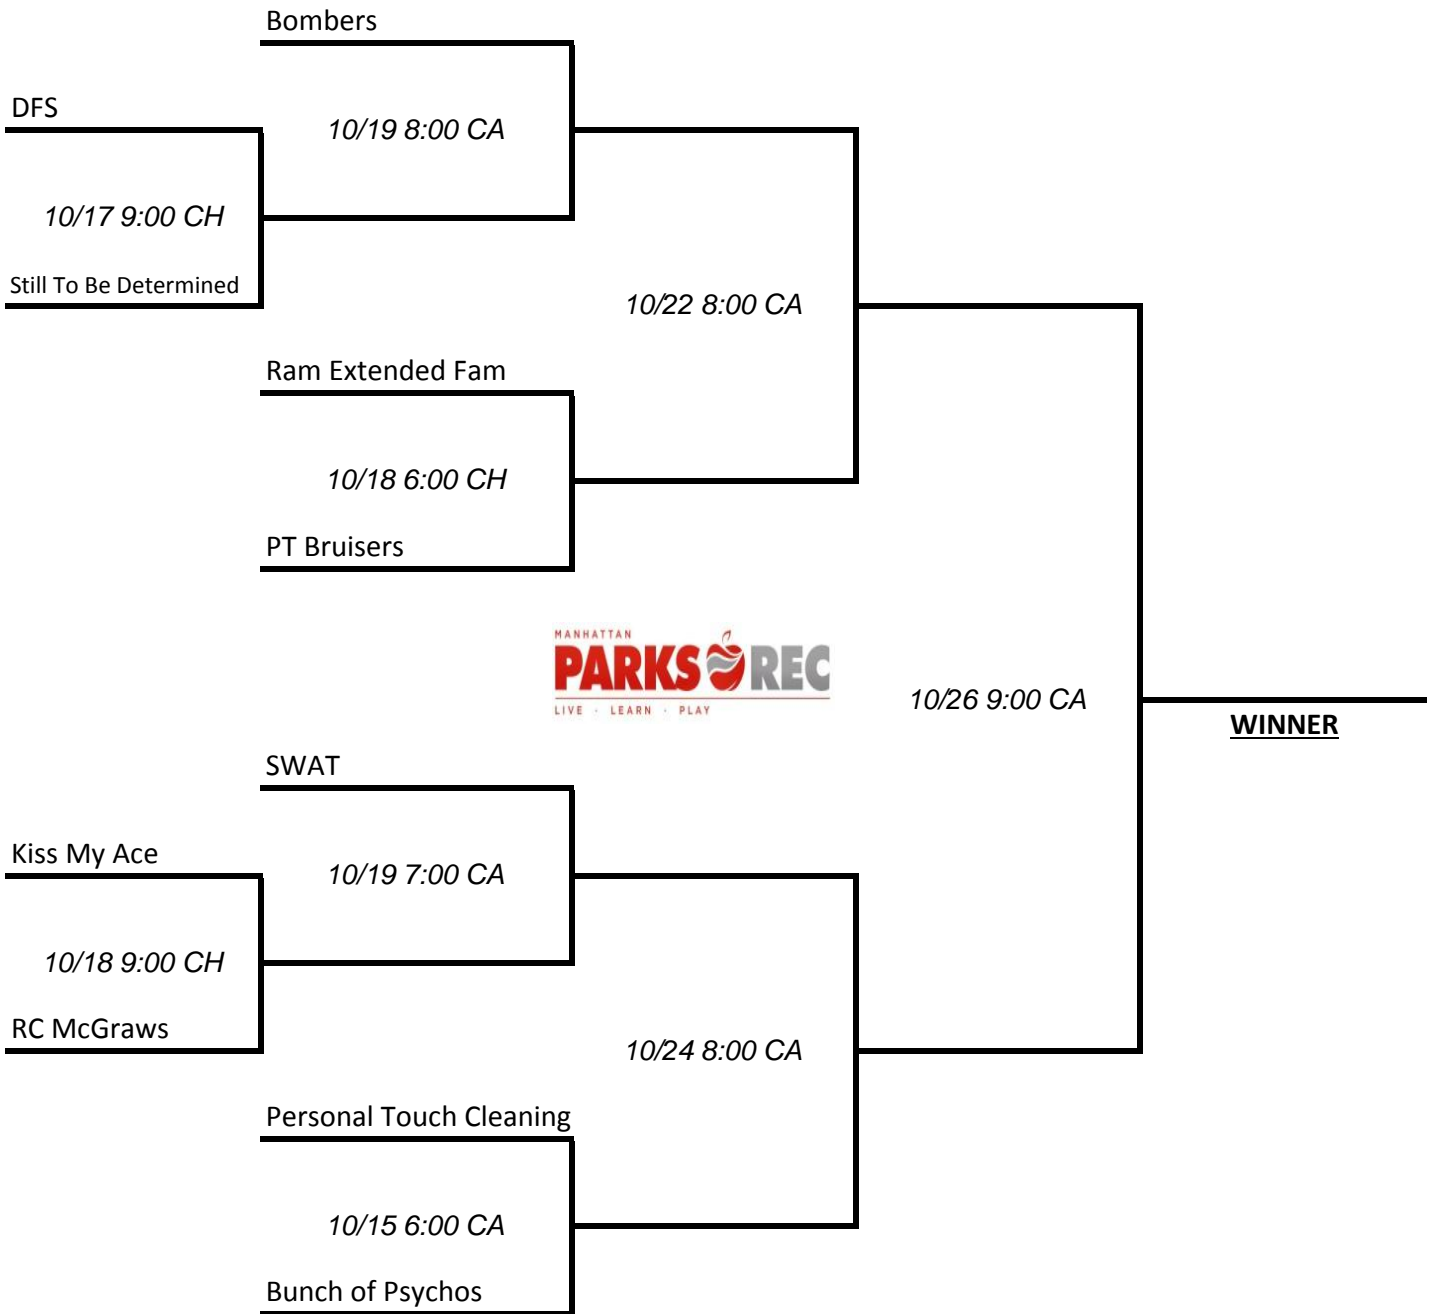

Women's Volleyball League - Fall 2017

Tournament Bracket - Division 1

* All Matches are "best 2 out of 3"
* CH = Community House (4th & Humboldt)
* CA = City Auditorium (11th & Poyntz)

Women's Volleyball League - Fall 2017

Tournament Bracket - Division 2

* All Matches are "best 2 out of 3"
* CH = Community House (4th & Humboldt)
* CA = City Auditorium (11th & Poyntz)

Women's Volleyball League - Fall 2017

Tournament Bracket - Division 3

* All Matches are "best 2 out of 3"
* CH = Community House (4th & Humboldt)
* CA = City Auditorium (11th & Poyntz)

MANHATTAN PARKS AND RECREATION

Women's Volleyball League - Fall 2017

Tournament Bracket - Division 4

Bump, Set, Sip

10/18 7:00 CH
G Mallon Trash

10/22 9:00 CA

Balls n Dolls

10/19 6:00 CA
Just the Tip

10/26 6:00 CA

WINNER