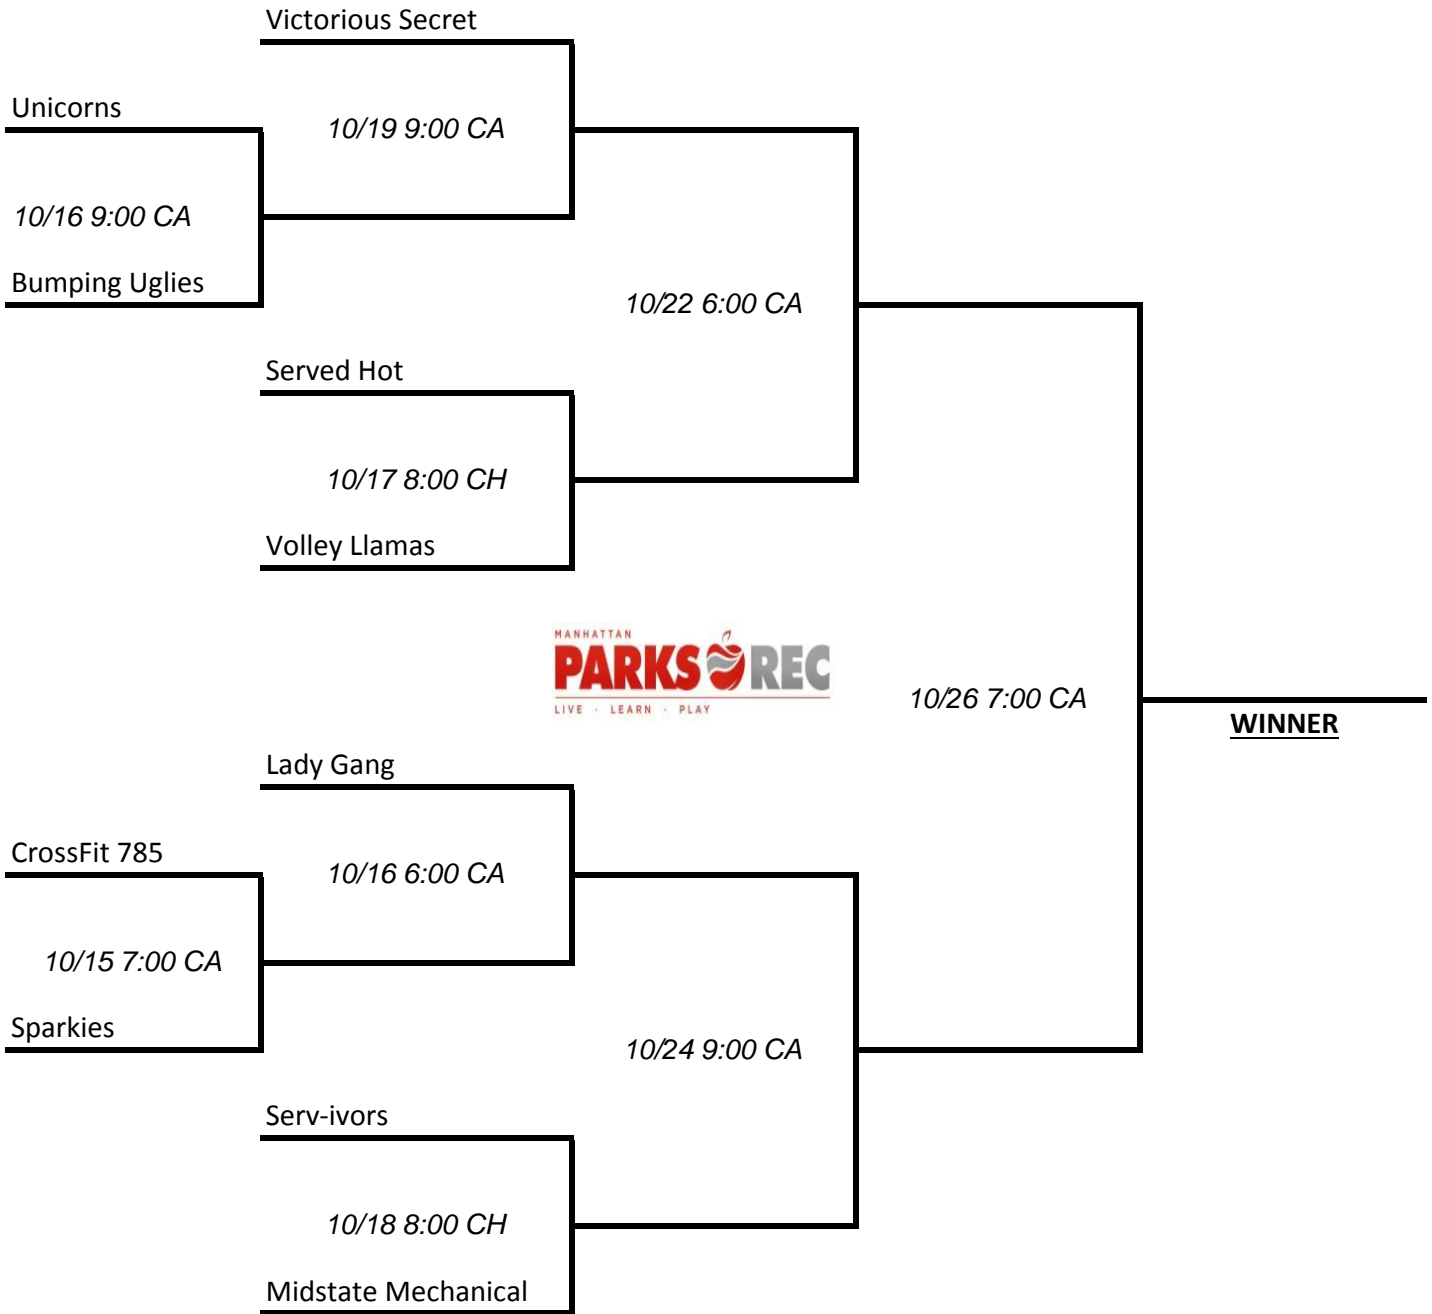

Tournament Bracket - Division 2

* All Matches are "best 2 out of 3"
* CH = Community House (4th & Humboldt)
* CA = City Auditorium (11th & Poyntz)

Women's Volleyball League - Fall 2017

Tournament Bracket - Division 3

* All Matches are "best 2 out of 3"
* CH = Community House (4th & Humboldt)
* CA = City Auditorium (11th & Poyntz)

MANHATTAN PARKS AND RECREATION

Women's Volleyball League - Fall 2017

Tournament Bracket - Division 4

* All Matches are "best 2 out of 3"
* CH = Community House (4th & Humboldt)
* CA = City Auditorium (11th & Poyntz)

Six Pack

10/15 9:00 CA
Bump, Set, Spank

Ball Busters

10/15 8:00 CA
Hit & Miss

10/24 6:00 CA

Bump, Set, Sip

10/18 7:00 CH
G Mallon Trash

10/22 9:00 CA

Balls n Dolls

10/19 6:00 CA
Just the Tip

10/26 6:00 CA

WINNER