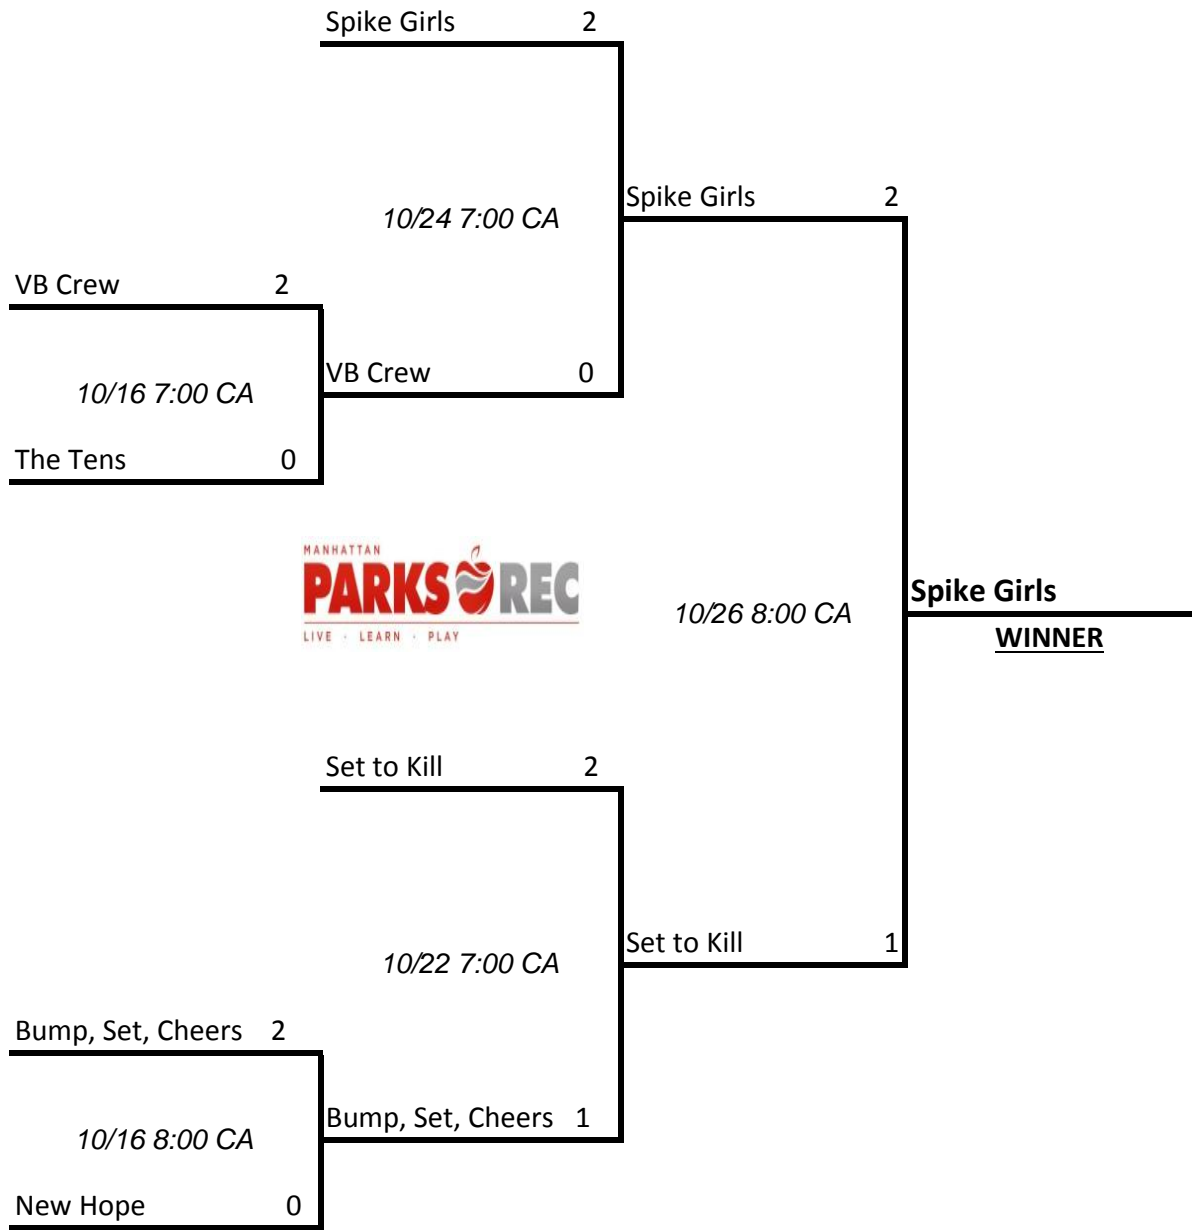

Women's Volleyball League - Fall 2017

Tournament Bracket - Division 1

* All Matches are "best 2 out of 3"
* CH = Community House (4th & Humboldt)
* CA = City Auditorium (11th & Poyntz)

Women's Volleyball League - Fall 2017

Tournament Bracket - Division 2

* All Matches are "best 2 out of 3"
 * CH = Community House (4th & Humboldt)
 * CA = City Auditorium (11th & Poyntz)

Women's Volleyball League - Fall 2017

Tournament Bracket - Division 3

* All Matches are "best 2 out of 3"
 * CH = Community House (4th & Humboldt)
 * CA = City Auditorium (11th & Poyntz)

Women's Volleyball League - Fall 2017

Tournament Bracket - Division 4

* All Matches are "best 2 out of 3"
* CH = Community House (4th & Humboldt)
* CA = City Auditorium (11th & Poyntz)