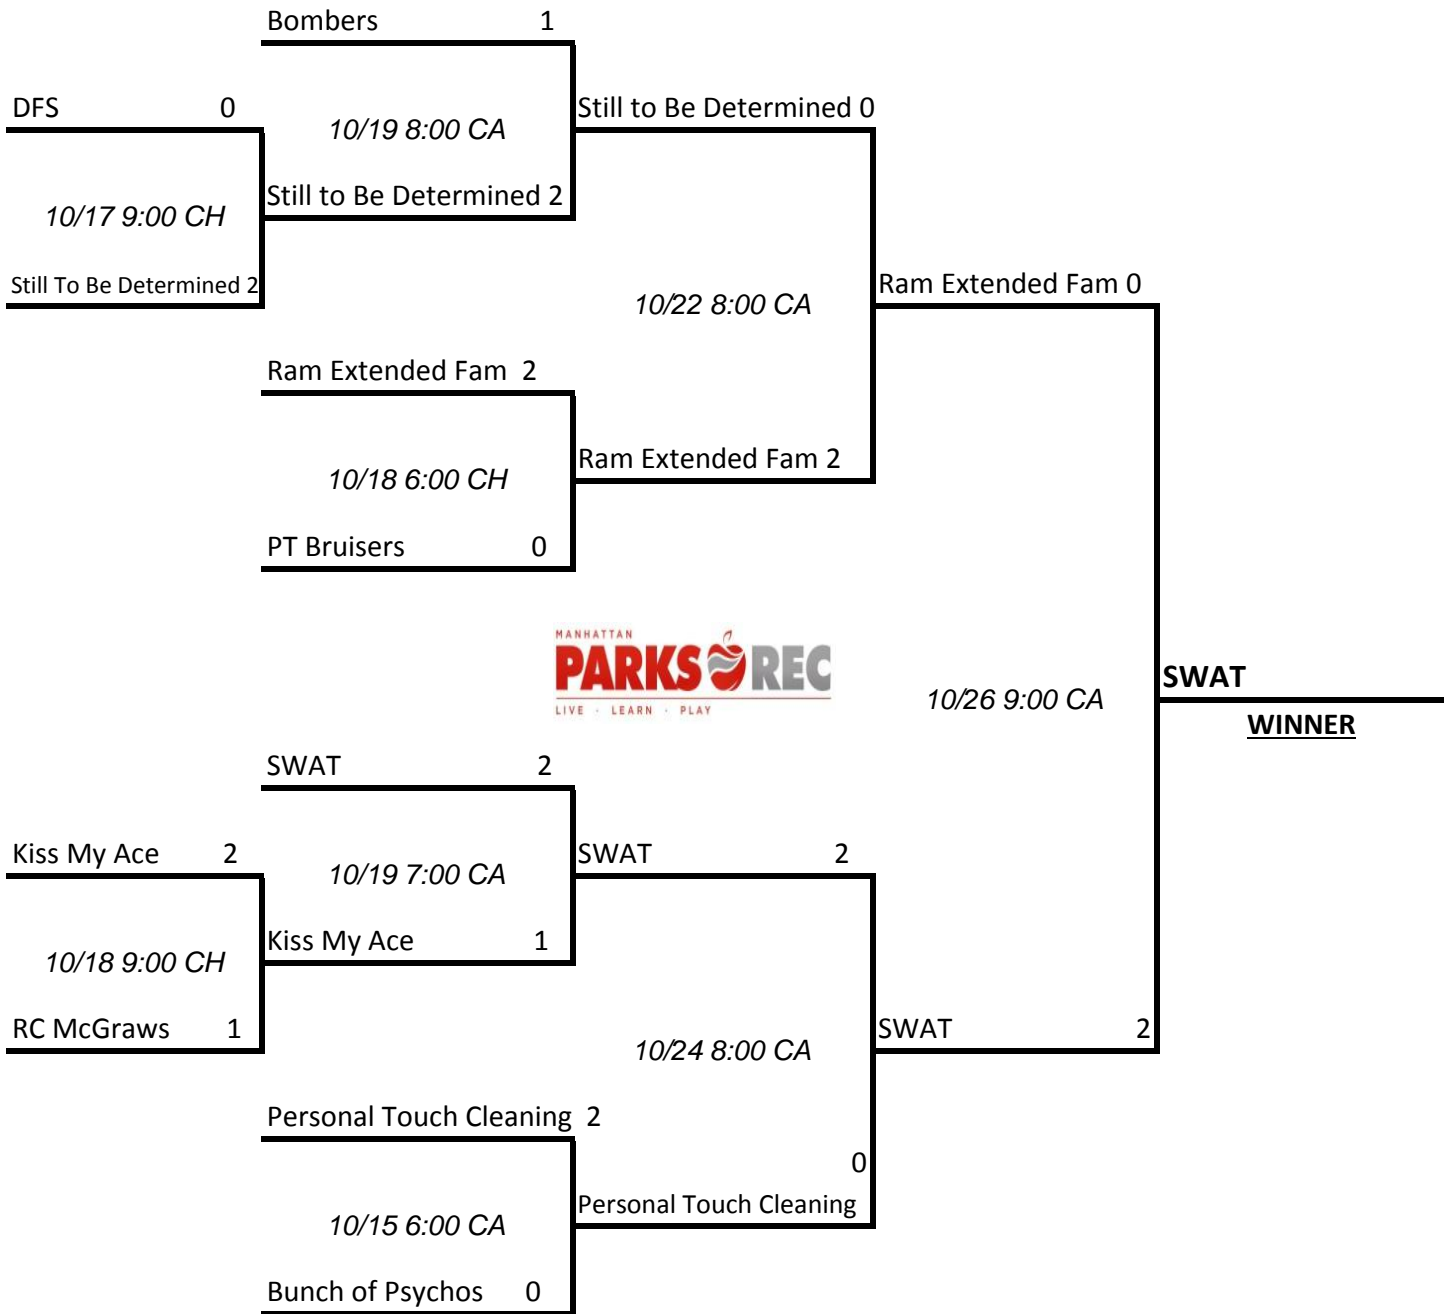

Women's Volleyball League - Fall 2017

Tournament Bracket - Division 1

* All Matches are "best 2 out of 3"
* CH = Community House (4th & Humboldt)
* CA = City Auditorium (11th & Poyntz)

Women's Volleyball League - Fall 2017

Tournament Bracket - Division 2

* All Matches are "best 2 out of 3"
 * CH = Community House (4th & Humboldt)
 * CA = City Auditorium (11th & Poyntz)

Women's Volleyball League - Fall 2017

Tournament Bracket - Division 3

* All Matches are "best 2 out of 3"
 * CH = Community House (4th & Humboldt)
 * CA = City Auditorium (11th & Poyntz)

Women's Volleyball League - Fall 2017

Tournament Bracket - Division 4

* All Matches are "best 2 out of 3"
* CH = Community House (4th & Humboldt)
* CA = City Auditorium (11th & Poyntz)