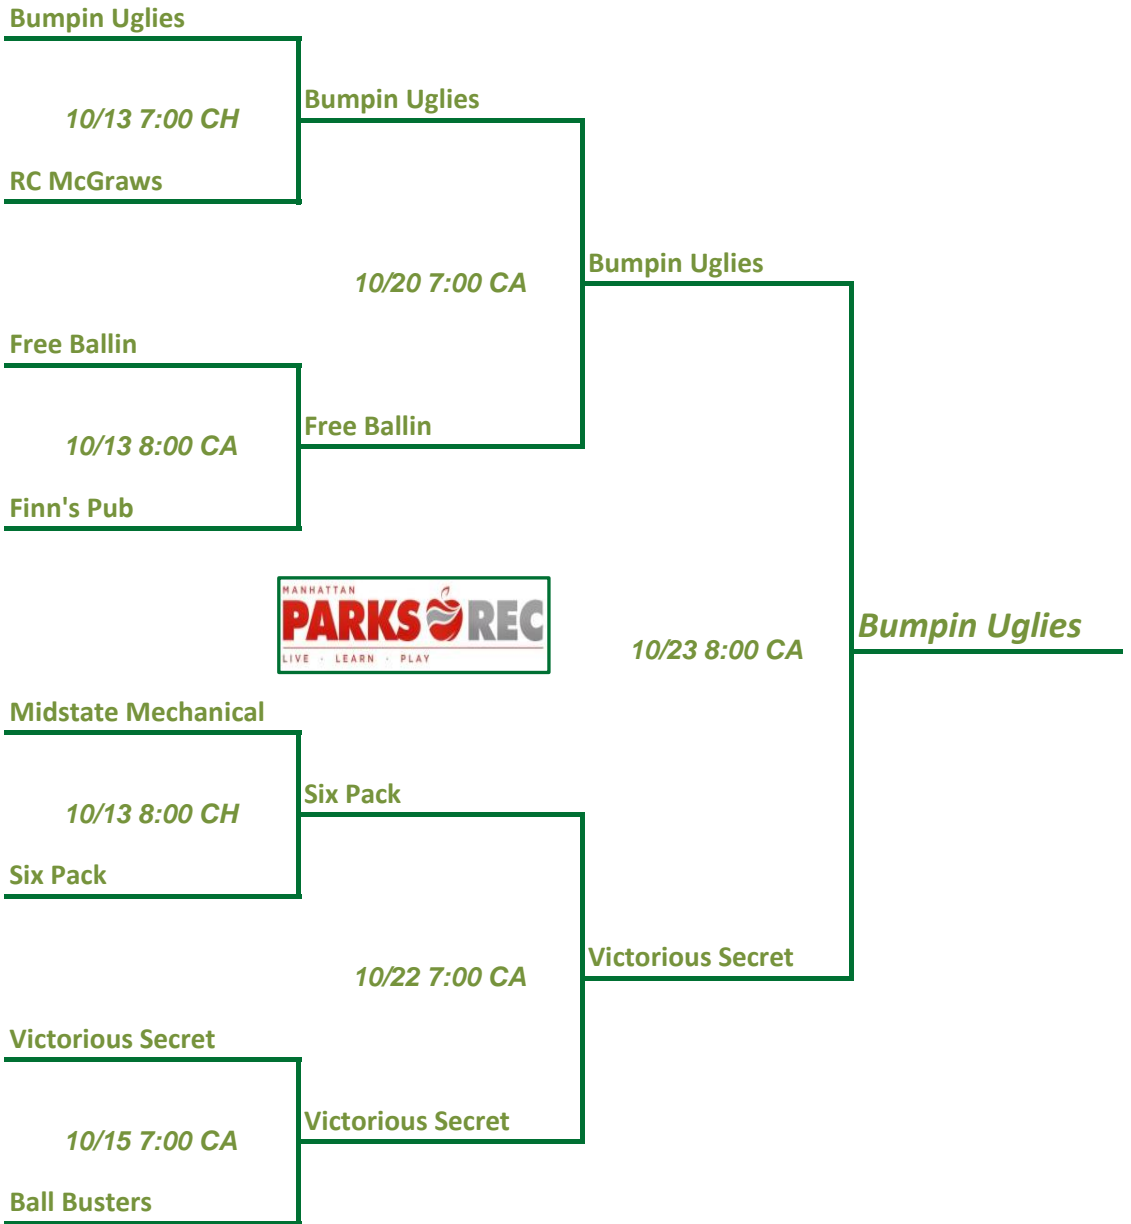

Women's Volleyball League - Fall 2019

Tournament Bracket - Division 3

* All Matches are "best 2 out of 3"
* CH = Community House (4th & Humboldt)
* CA = City Auditorium (11th & Poyntz)