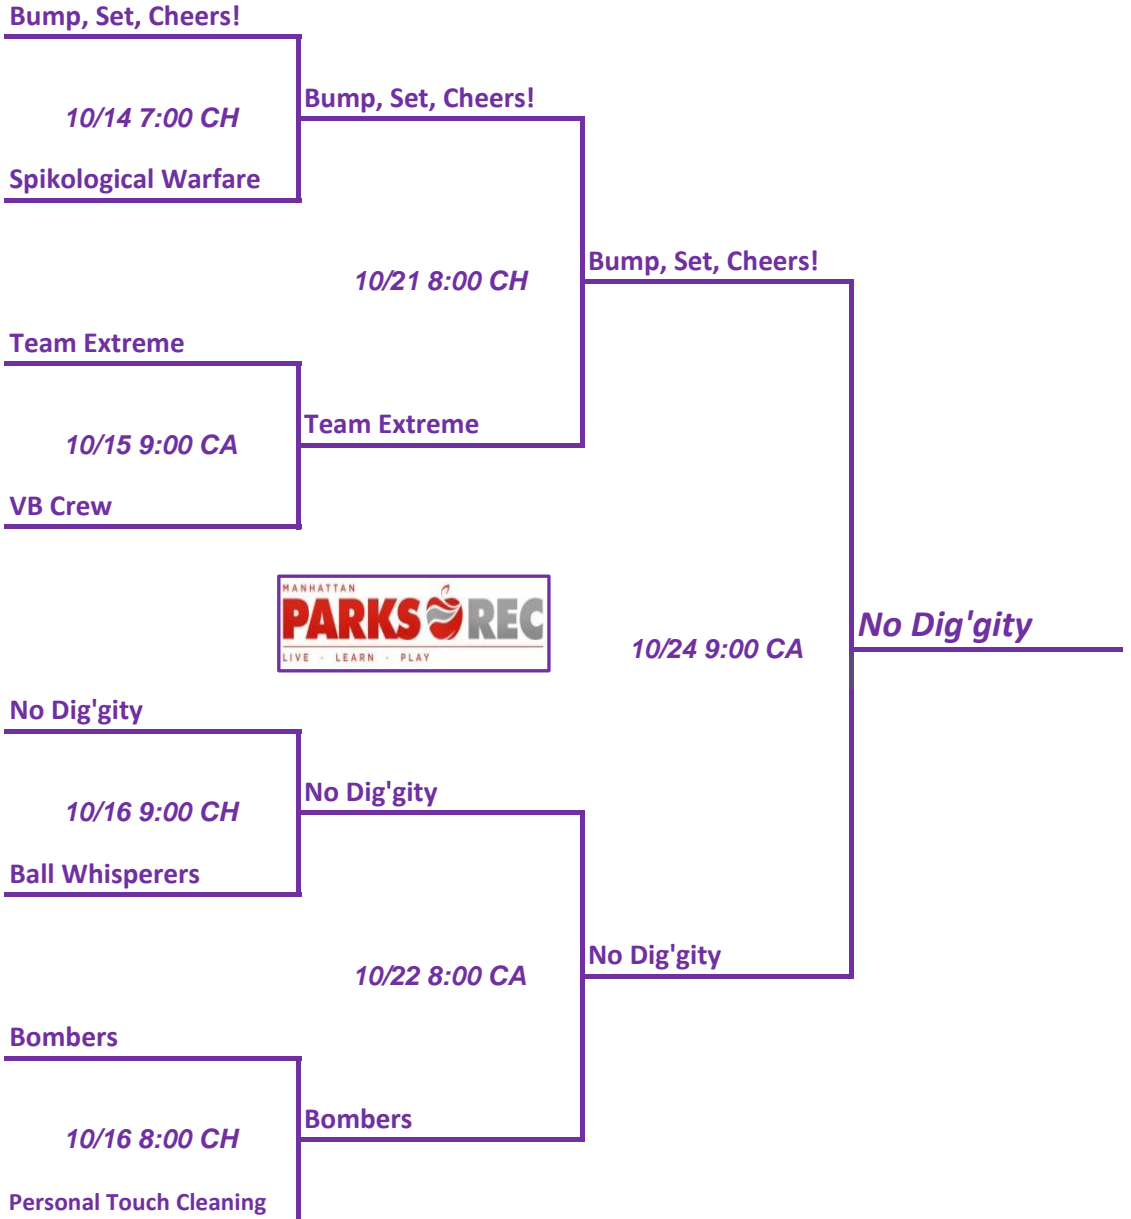

# Women's Volleyball League - Fall 2019

## Tournament Bracket - Division 1

\* All Matches are "best 2 out of 3"  
\* CH = Community House (4th & Humboldt)  
\* CA = City Auditorium (11th & Poyntz)