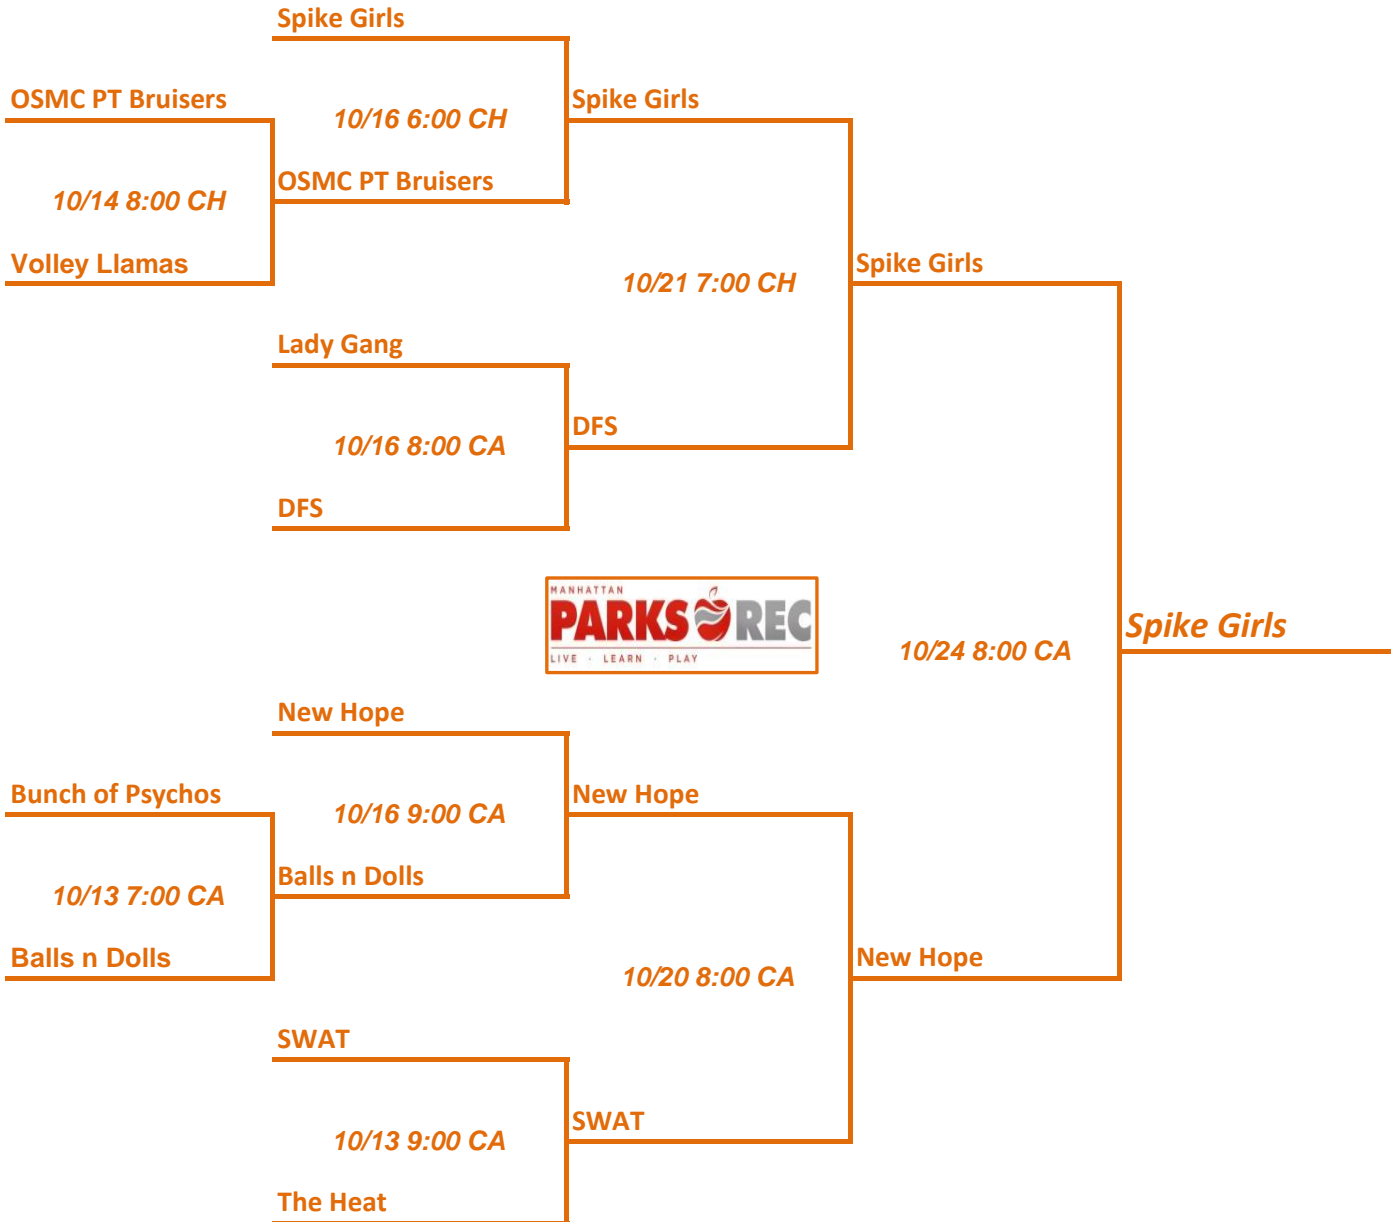

## Tournament Bracket - Division 1

\* All Matches are "best 2 out of 3"  
\* CH = Community House (4th & Humboldt)  
\* CA = City Auditorium (11th & Poyntz)

# Women's Volleyball League - Fall 2019

## Tournament Bracket - Division 2

\* All Matches are "best 2 out of 3"  
\* CH = Community House (4th & Humboldt)  
\* CA = City Auditorium (11th & Poyntz)