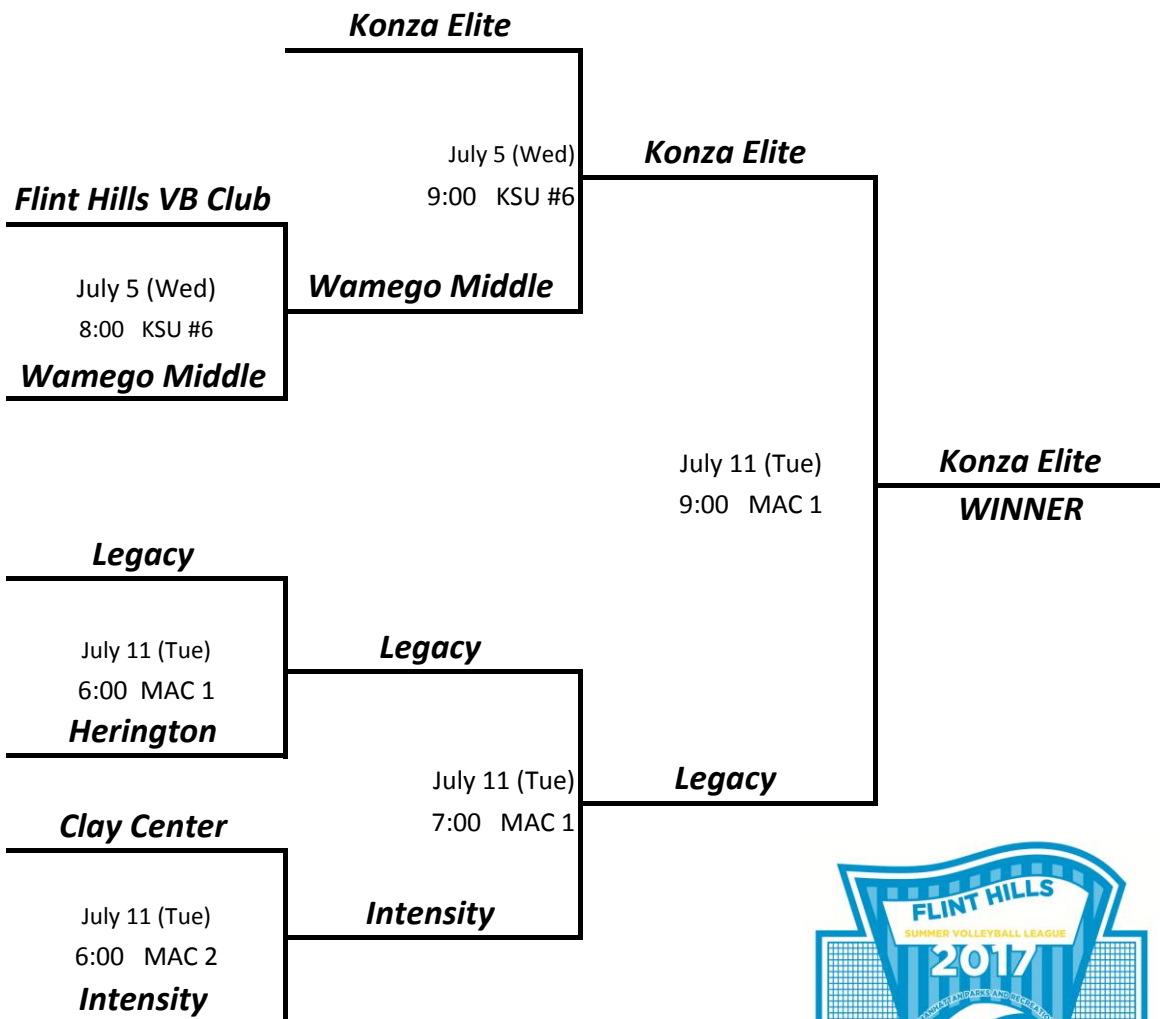

MANHATTAN PARKS AND RECREATION DEPARTMENT
 Flint Hills Summer Volleyball League - 2017
Tournament Schedule - Varsity Division

* All matches are "best 2 out of 3".
 * All matches will be played at the KSU Rec Complex.
 * The MAC gym is located across the main hallway from the regular gym.

MANHATTAN PARKS AND RECREATION DEPARTMENT
 Flint Hills Summer Volleyball League - 2017
Tournament Schedule - JV Division

* All matches are "best 2 out of 3".
 * All matches will be played at the KSU Rec Complex.
 * The MAC gym is located across the main hallway from the regular gym.

MANHATTAN PARKS AND RECREATION DEPARTMENT
 Flint Hills Summer Volleyball League - 2017
Tournament Schedule - Middle School Division

All matches "best 2 out of 3".
 All matches played at KSU Recreation Complex.
 The MAC gym is located across the main hallway from the regular gym (at the KSU Rec Complex).

<u>Middle School Round-Robin Tourney</u>					
July 5 (Wed)	6:00	KSU #5	Elite (Cramer) 1	vs	2 Konza Khaos
	7:00	KSU #5	Elite (Cramer) 2	vs	1 Jr Falcons
	8:00	KSU #5	Konza Khaos 1	vs	2 Jr Falcons