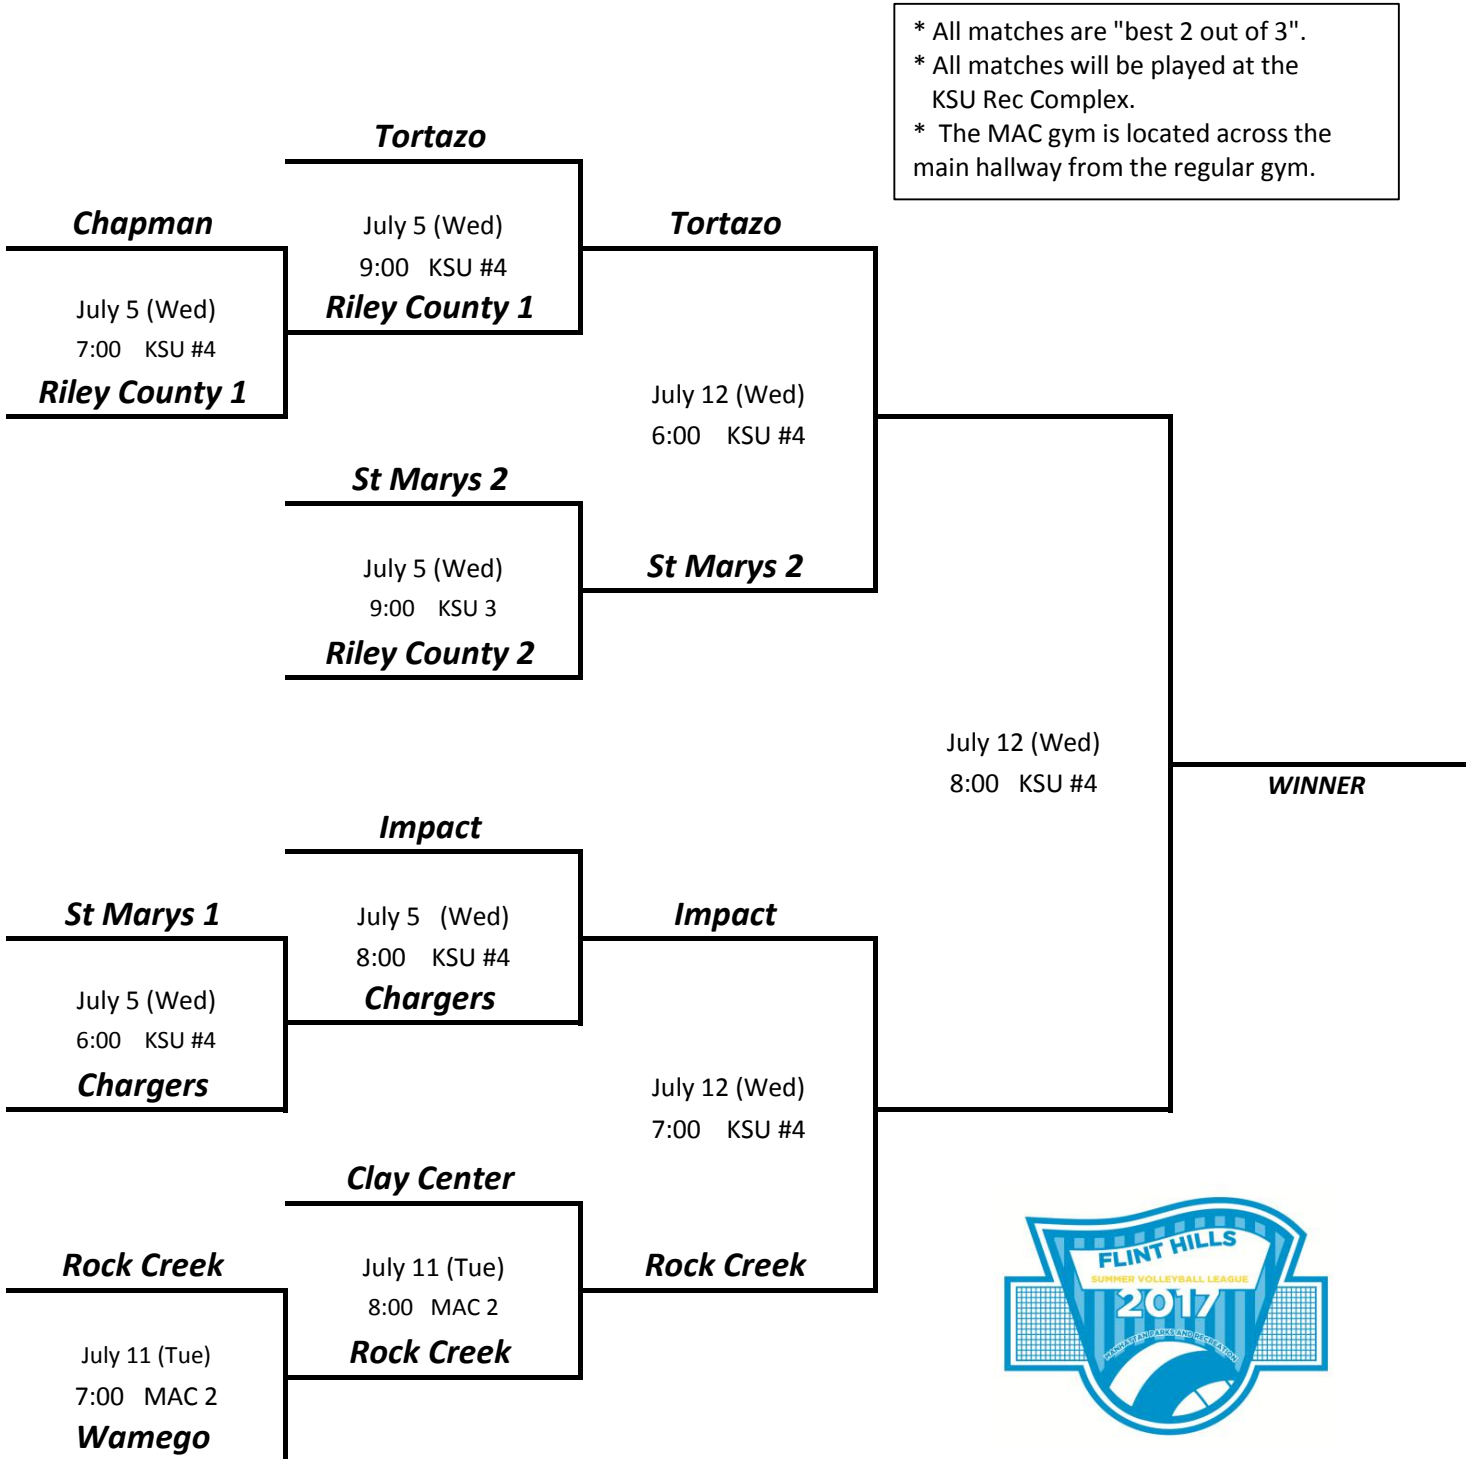

MANHATTAN PARKS AND RECREATION DEPARTMENT
 Flint Hills Summer Volleyball League - 2017
Tournament Schedule - Varsity Division

* All matches are "best 2 out of 3".
 * All matches will be played at the KSU Rec Complex.
 * The MAC gym is located across the main hallway from the regular gym.

MANHATTAN PARKS AND RECREATION DEPARTMENT
 Flint Hills Summer Volleyball League - 2017
Tournament Schedule - JV Division

* All matches are "best 2 out of 3".
 * All matches will be played at the KSU Rec Complex.
 * The MAC gym is located across the main hallway from the regular gym.

MANHATTAN PARKS AND RECREATION DEPARTMENT
 Flint Hills Summer Volleyball League - 2017
Tournament Schedule - Middle School Division

All matches "best 2 out of 3".
 All matches played at KSU Recreation Complex.
 The MAC gym is located across the main hallway from the regular gym (at the KSU Rec Complex).

<u>Middle School Round-Robin Tourney</u>					
July 5 (Wed)	6:00	KSU #5	Elite (Cramer) 1	vs	2 Konza Khaos
	7:00	KSU #5	Elite (Cramer) 2	vs	1 Jr Falcons
	8:00	KSU #5	Konza Khaos 1	vs	2 Jr Falcons