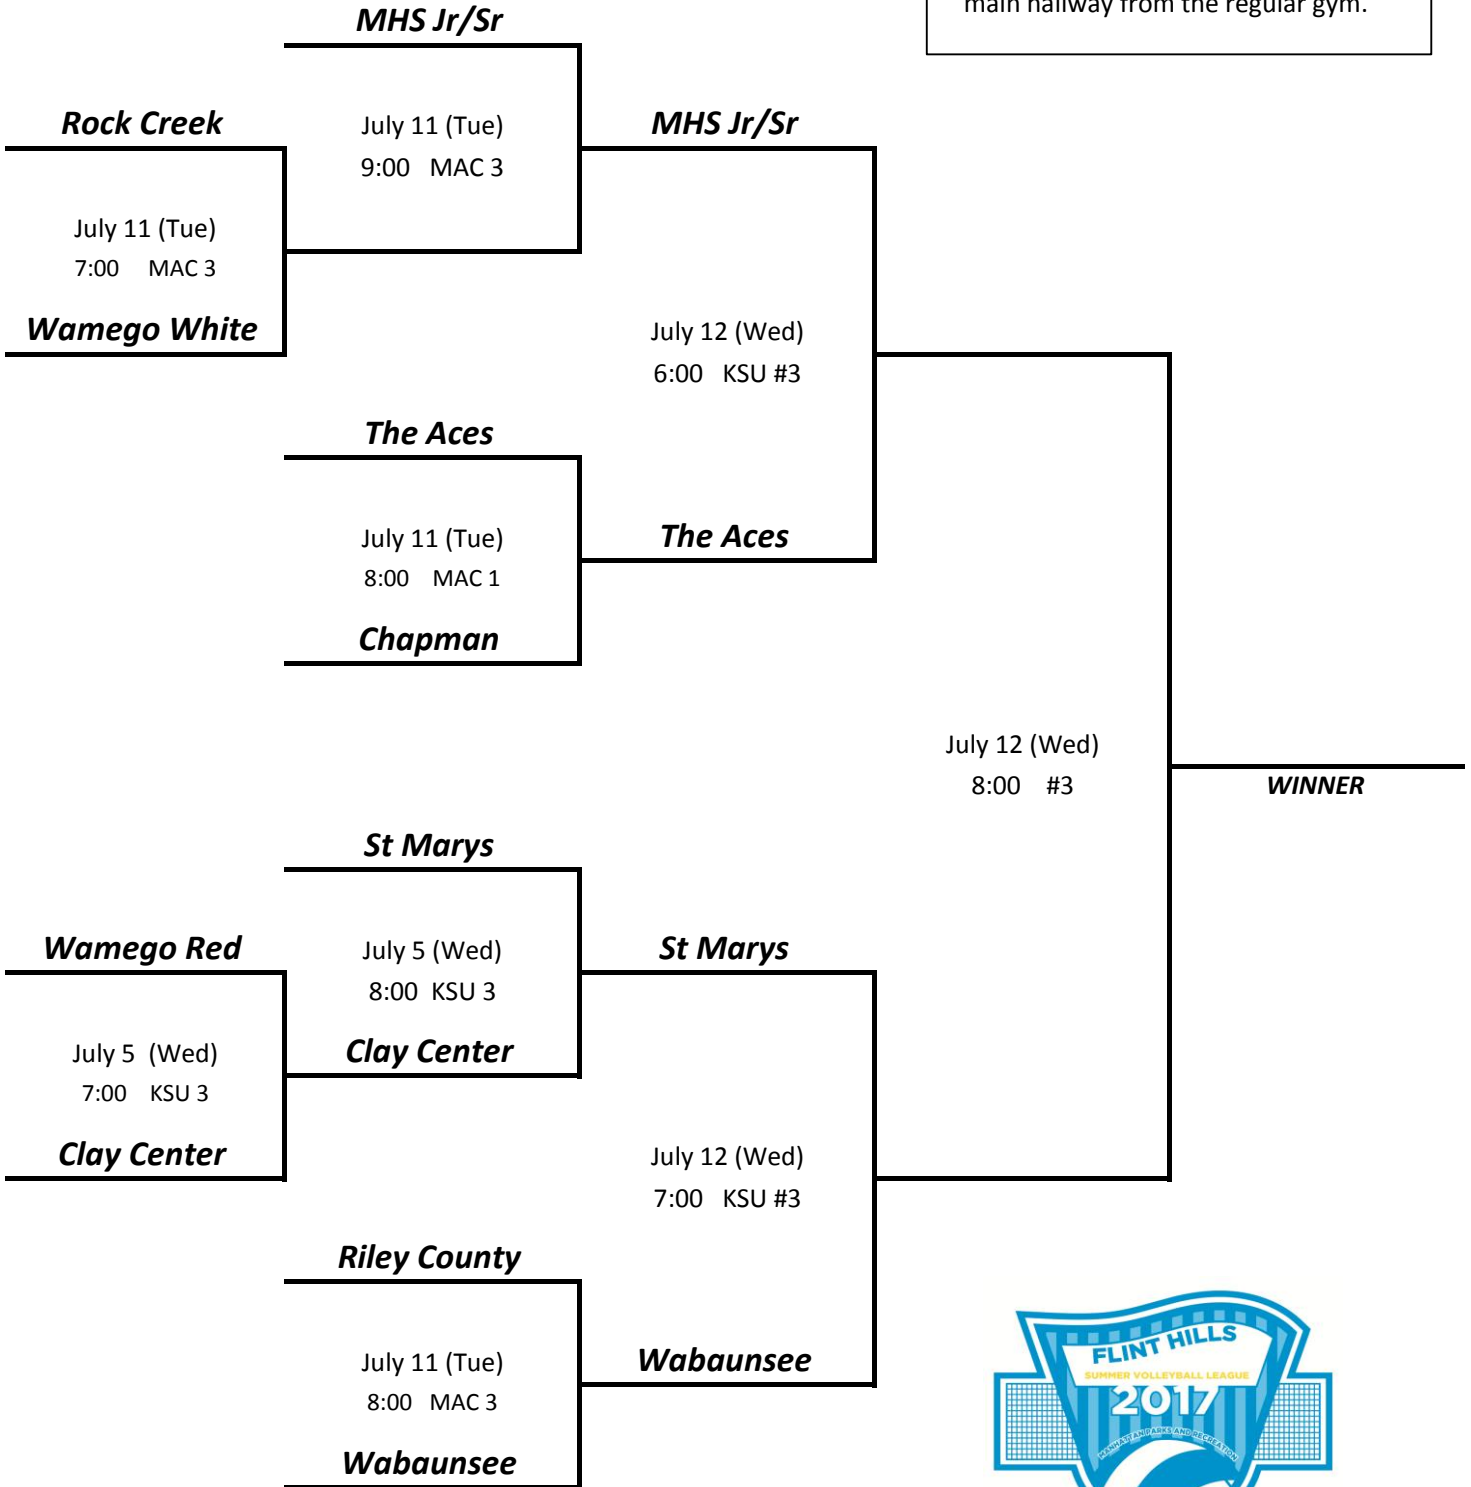

MANHATTAN PARKS AND RECREATION DEPARTMENT
 Flint Hills Summer Volleyball League - 2017
Tournament Schedule - Varsity Division

* All matches are "best 2 out of 3".
 * All matches will be played at the KSU Rec Complex.
 * The MAC gym is located across the main hallway from the regular gym.

MANHATTAN PARKS AND RECREATION DEPARTMENT
 Flint Hills Summer Volleyball League - 2017
Tournament Schedule - JV Division

* All matches are "best 2 out of 3".
 * All matches will be played at the KSU Rec Complex.
 * The MAC gym is located across the main hallway from the regular gym.

MANHATTAN PARKS AND RECREATION DEPARTMENT
 Flint Hills Summer Volleyball League - 2017
Tournament Schedule - Middle School Division

All matches "best 2 out of 3".
 All matches played at KSU Recreation Complex.
 The MAC gym is located across the main hallway from the regular gym (at the KSU Rec Complex).

<u>Middle School Round-Robin Tourney</u>					
July 5 (Wed)	6:00	KSU #5	Elite (Cramer) 1	vs	2 Konza Khaos
	7:00	KSU #5	Elite (Cramer) 2	vs	1 Jr Falcons
	8:00	KSU #5	Konza Khaos 1	vs	2 Jr Falcons