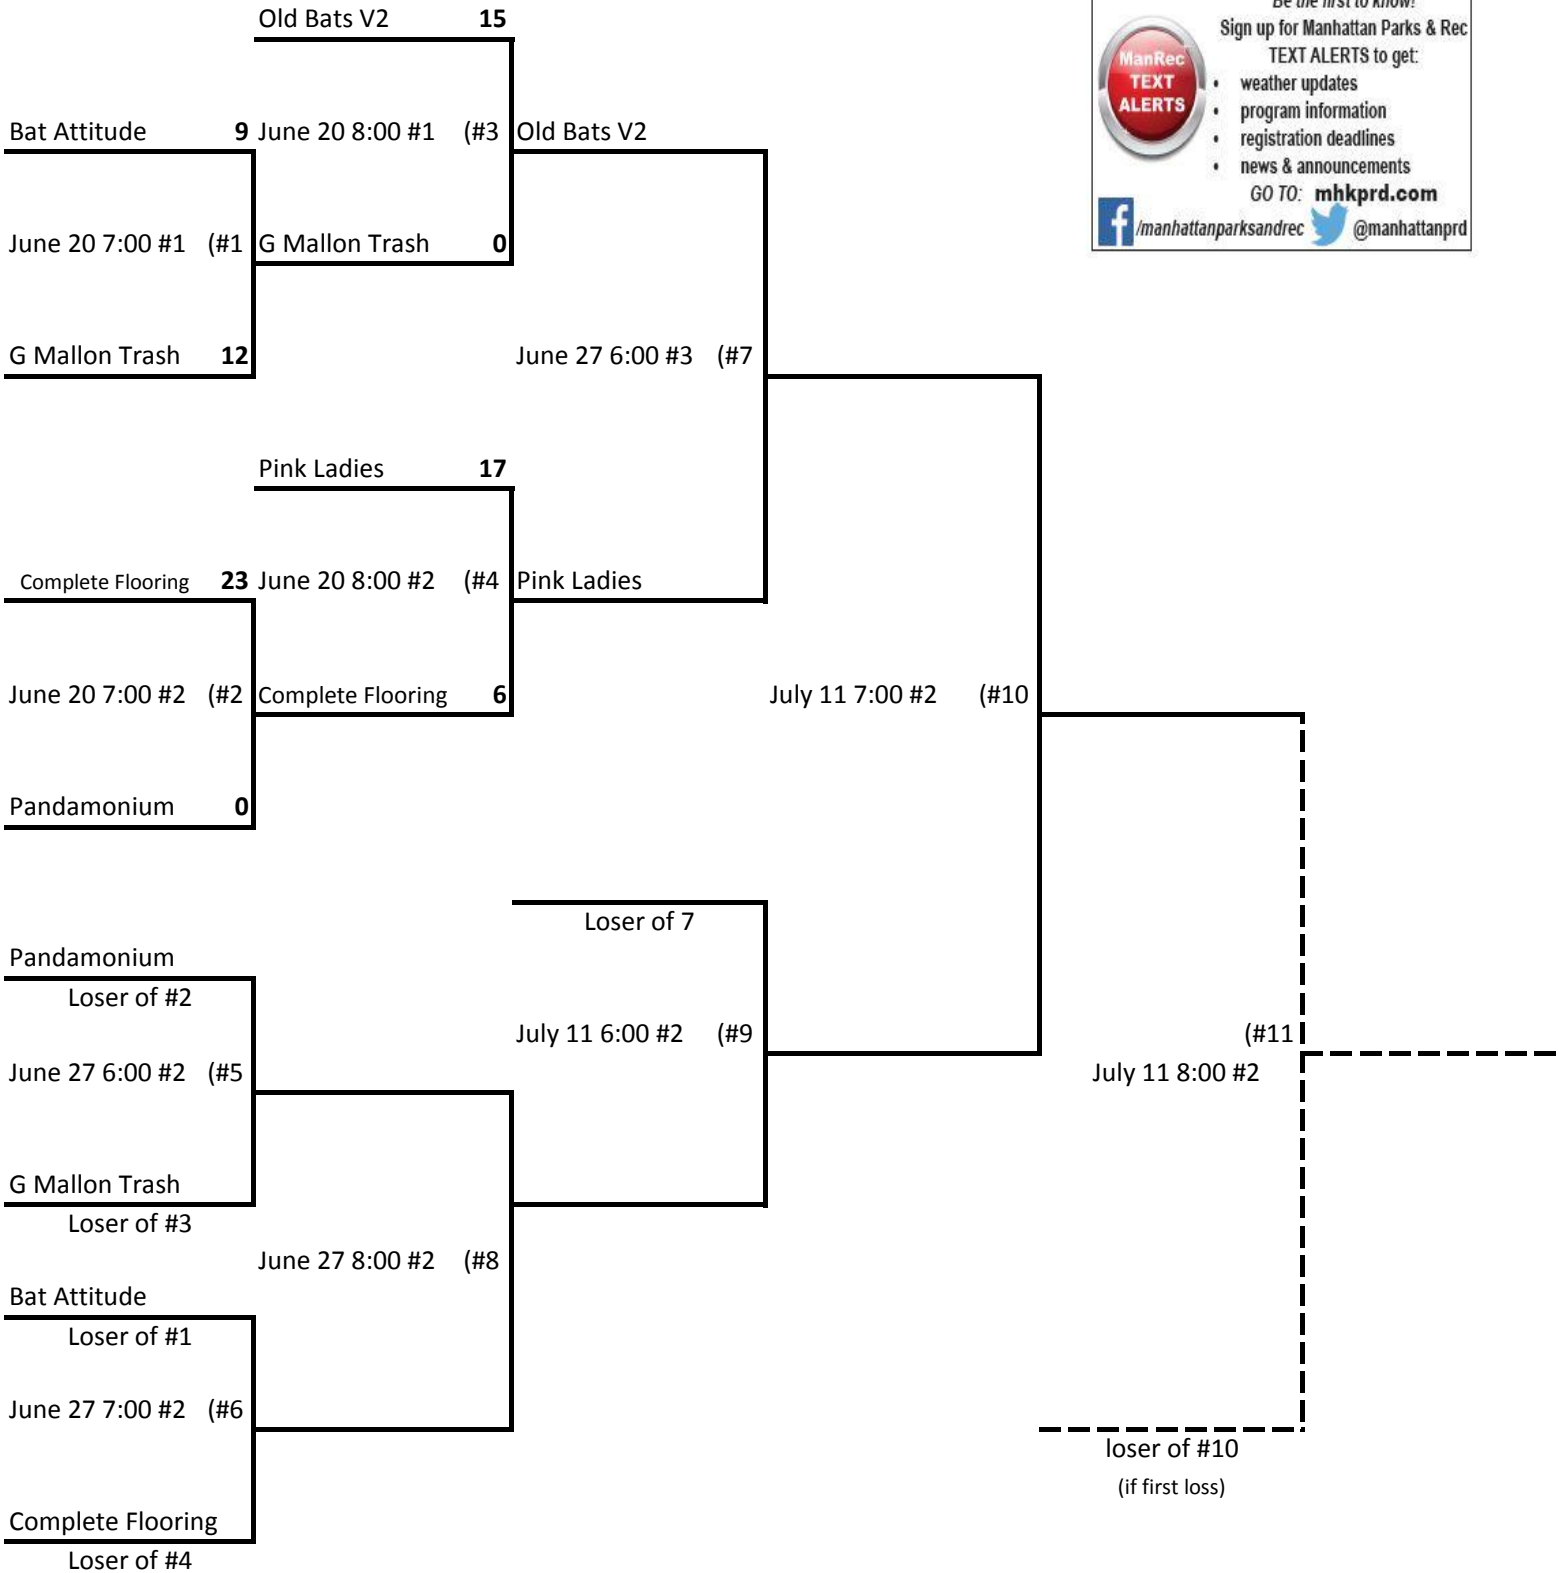

# Manhattan Parks & Recreation 2017 Adult Softball Tournament Schedule - Women

Be the first to know!  
 Sign up for Manhattan Parks & Rec  
 TEXT ALERTS to get:

- weather updates
- program information
- registration deadlines
- news & announcements