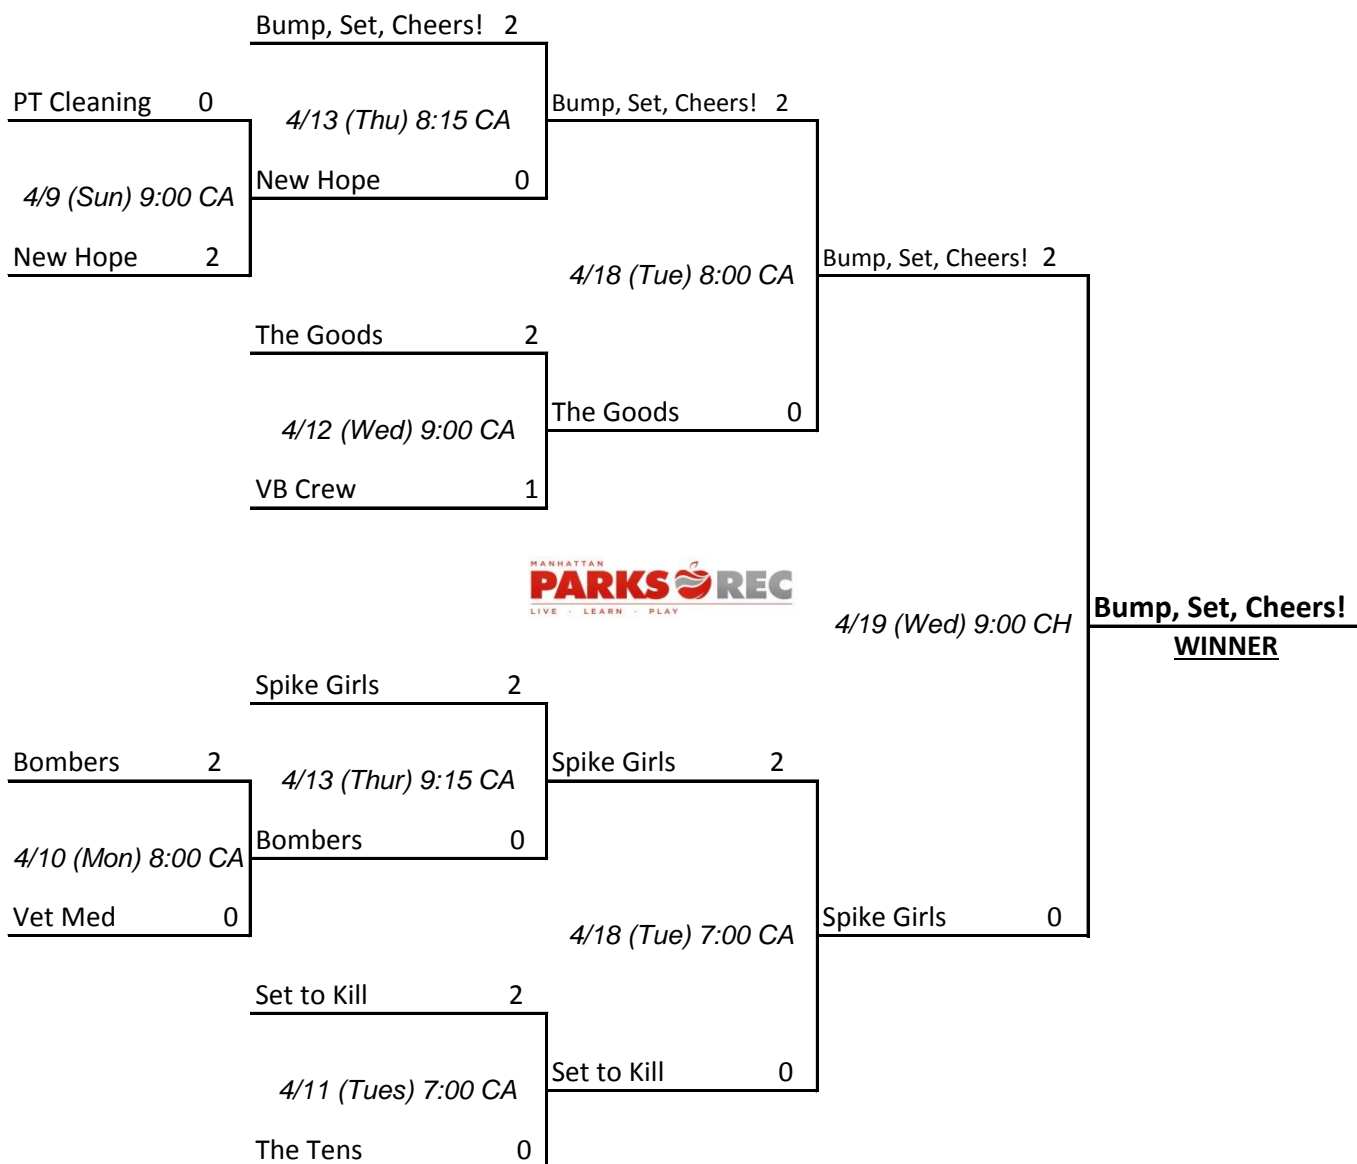

## Tournament Bracket - Division 1

\* All Matches are "best 2 out of 3"  
 \* CH = Community House (4th & Humboldt)  
 \* CA = City Auditorium (11th & Poyntz)